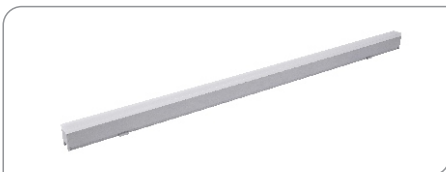

5640Z
White: 60-72W
RGBW: 72-96W

Linear Light

C1836
White: 12-15W
RGBW: 12-15W

C2435
White: 12-15W
RGBW: 12-15W

H2248
White: 12-15W
RGBW: 12-15W

H2849
White: 12-18W
RGBW: 12-18W

Faisal Mosque Project
(world 4th biggest holy mosque)
Islamabad, Pakistan