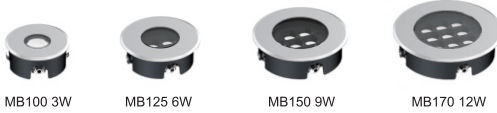

BL01-C8W

BL02-A6W

BL02-B10W

BL02-C12W

Wall Light Surface Mount

5W-12W

WL4-S80 6W

WL4-D80 12W

WL5-S80 6W

WL5-D80 12W

WL1-Y100 5W

WL1-F100 5W

WL2-110 7W

WL3-206 10W

Wall Light Recessed

5W

WL5-Y116 5W

WL5-F116 5W

LED In-ground Lights

MA Series

1W-24W

MB Series

3W-12W

MC Series

3W-48W

Linear Series

36W

LED Spot Lights

Z Series

10W-30W

Z65 10W

Z80 20W