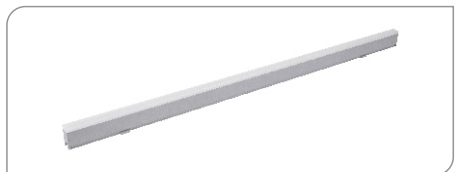

5640Z
White: 60-72W
RGBW: 72-96W

Linear Light

C1836
White: 12-15W
RGBW: 12-15W

C2435
White: 12-15W
RGBW: 12-15W

H2248
White: 12-15W
RGBW: 12-15W

H2849
White: 12-18W
RGBW: 12-18W

Faisal Mosque Project
(world 4th biggest holy mosque)
Islamabad, Pakistan