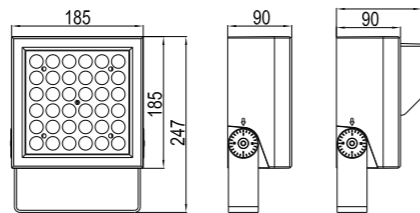

Features

- Private molding landscape & architectural lighting
- Die-cast aluminum housing
- UV Stabilized powder coated finish
- High efficiency, long life LEDs
- Versatile optics light distribution
- Silicon gaskets for IP66 protection

W185