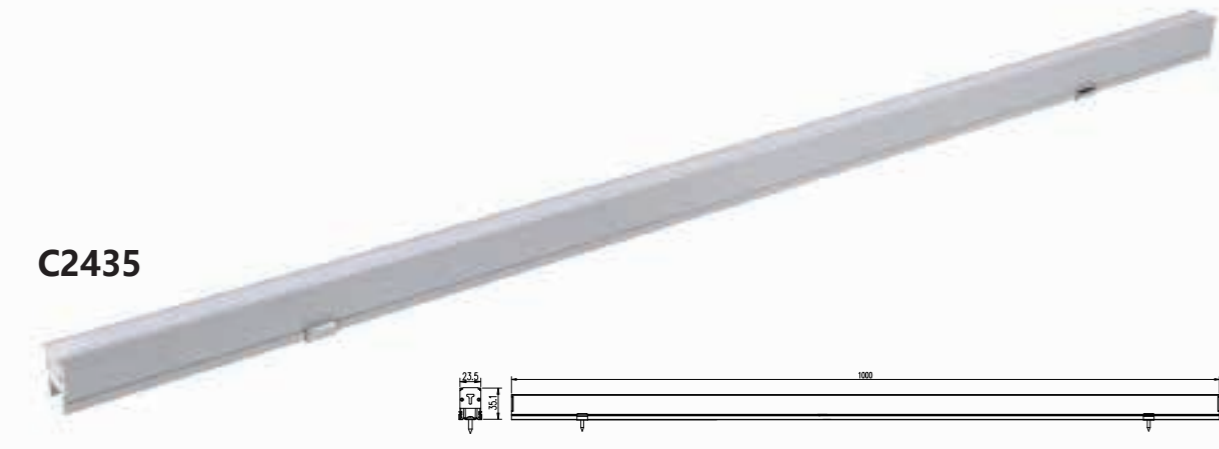

Features

- Minimalistic appearance design
- Anodizing aluminum housing
- UV resistant acrylic cover with uniform illumination
- Continuous light effect without dark spots.
- Designed for the illumination of facade lighting, cove lighting, shelf display lighting.

Specifications

Voltage: DC24V
LED Qty: 48PCS
LED Type: 2835 SMD / 5050 4in1
Wattage: 12W/15W (White), 12W/15W (RGBW)
LED Color: R, G, B, Y, W, RGBW
Optics: 120°
Control: ON/OFF, DMX512
Certificate: CB CE ROHS

Features

- Minimalistic appearance design
- Anodizing aluminum housing
- UV resistant acrylic cover with uniform illumination
- Continuous light effect without dark spots.
- Designed for the illumination of facade lighting, cove lighting, shelf display lighting.

Specifications

Voltage: DC24V
LED Qty: 48PCS
LED Type: 2835 SMD / 5050 4in1
Wattage: 12W/15W (White), 12W/15W (RGBW)
LED Color: R, G, B, Y, W, RGBW
Optics: 140°
Control: ON/OFF, DMX512
Certificate: CB CE ROHS