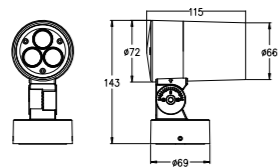

LED Spot Lights T Series

Features

- Private molding landscape & architectural lighting
- Die-cast aluminum housing
- UV Stabilized powder coated finish
- High efficiency, long life LEDs
- Various optics light distribution
- Versatile installation options

Specifications

Voltage: DC24V/AC240V
LED Qty: 1PCS COB/3PCS
LED Brand: Cree, Lumileds, Osram
Wattage: 9W (White), 9W~15W (RGBW)
LED Color: R, G, B, Y, W, RGBW
Optics: 3°/10°/15°/20°/30°/45°/60°
Control: ON/OFF, DMX512
Certificate: CB CE ROHS

LED Spot Lights T Series

Features

- Private molding landscape & architectural lighting
- Die-cast aluminum housing
- UV Stabilized powder coated finish
- High efficiency, long life LEDs
- Various optics light distribution
- Versatile installation options

Specifications

Voltage: DC24V/AC240V
LED Qty: 1PCS COB/5PCS
LED Brand: Cree, Lumileds, Osram
Wattage: 15W~18W (white), 18W~24W (RGBW)
LED Color: R, G, B, Y, W, RGBW
Optics: 3°/10°/15°/20°/30°/45°/60°
Control: ON/OFF, DMX512
Certificate: CB CE ROHS