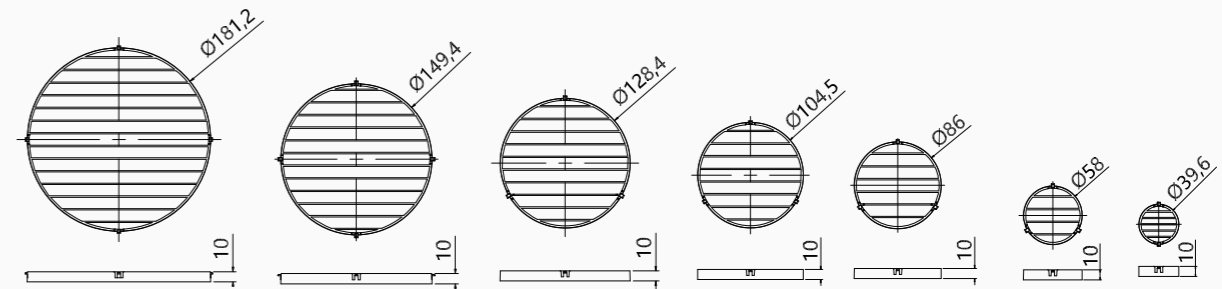

T120-T200 Installation

Anti-glare Louvers

RADIANT HONOR

LED Spot Lights Q Series Base Model

Q200

Q200Z

Q135

Q155