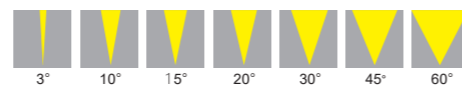

Type-L H Bracket

T120 (SMD)

T120 (COB)

Features

- Private molding landscape & architectural lighting
- Die-cast aluminum housing
- UV Stabilized powder coated finish
- High efficiency, long life LEDs
- Various optics light distribution
- Versatile installation options