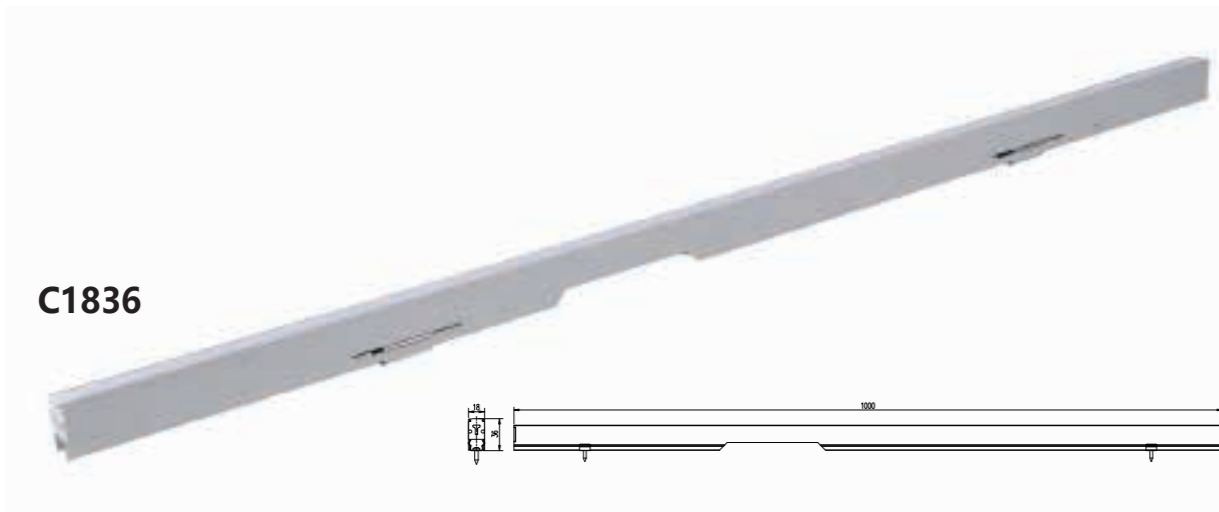

Features

- Minimalistic appearance design
- Anodizing aluminum housing
- UV resistant acrylic cover with uniform illumination
- Continuous light effect without dark spots.
- Designed for the illumination of facade lighting, cove lighting, shelf display lighting.

Specifications

Voltage: DC24V
LED Qty: 48PCS
LED Type: 2835 SMD / 5050 4in1
Wattage: 12W/15W (White), 12W/15W (RGBW)
LED Color: R, G, B, Y, W, RGBW
Optics: 120°
Control: ON/OFF, DMX512
Certificate: CB CE ROHS

Features

- Minimalistic appearance design
- Anodizing aluminum housing
- UV resistant acrylic cover with uniform illumination
- Continuous light effect without dark spots.
- Designed for the illumination of facade lighting, cove lighting, shelf display lighting.

Specifications

Voltage: DC24V
LED Qty: 48PCS
LED Type: 2835 SMD / 5050 4in1
Wattage: 12W/15W (White), 12W/15W (RGBW)
LED Color: R, G, B, Y, W, RGBW
Optics: 140°
Control: ON/OFF, DMX512
Certificate: CB CE ROHS