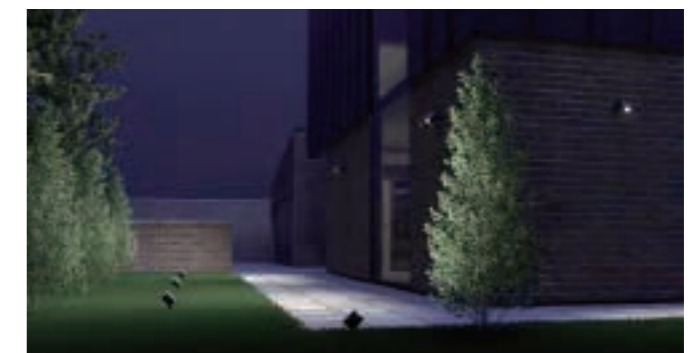

T120-T200 Installation

Anti-glare Louvers

RADIANT HONOR

LED Spot Lights Q Series Base Model

Q200

Q200Z

Q135

Q155