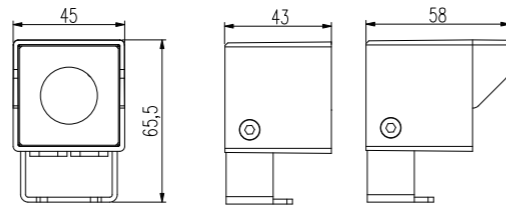

Specifications

Voltage: DC24V/AC240V
LED Qty: 1PCS
LED Brand: Cree, Lumileds, Osram
Wattage: 3W (White), 5W (RGBW)
LED Color: R, G, B, Y, W, RGBW
Optics: 3°/10°/15°/20°/30°/45°/60°
Control: ON/OFF, DMX512
Certificate: CB CE ROHS

W45