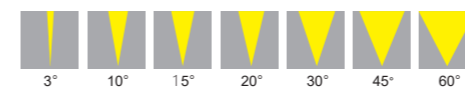

Q200D

Q200DZ

Q155D

Q175D

Q220D

Q265D

Model	Power	Voltage	Optics	LED Color	LED Qty	Control	Dimension
Q155D	36W	DC24V AC240V	4°/10°/15°/30° /45°/60°	White	8/12PCS	ON/OFF DMX	Ø155*H171mm
	48W			RGB/RGBW			
Q175D	48W	DC24V AC240V	4°/10°/15°/30° /45°/60°	White	10/18PCS	ON/OFF DMX	Ø175*H190mm
	60W			RGB/RGBW			
Q200D	60W	DC24V AC240V	4°/10°/15°/30° /45°/60°	White	10/24PCS	ON/OFF DMX	Ø200*H211mm
	72W			RGB/RGBW			
Q220D	72W	DC24V AC240V	4°/10°/15°/30° /45°/60°	White	16/36PCS	ON/OFF DMX	Ø220*H225mm
	96W			RGB/RGBW			
Q265D	120W	DC24V AC240V	4°/10°/15°/30° /45°/60°	White	48/60PCS	ON/OFF DMX	Ø265*H271mm
	150W			RGB/RGBW			