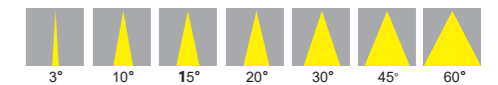

Features

- Private molding landscape & architectural lighting
- Die-cast aluminum housing
- UV Stabilized powder coated finish
- High efficiency, long life LEDs
- Versatile optics light distribution
- Silicon gaskets for IP66 protection