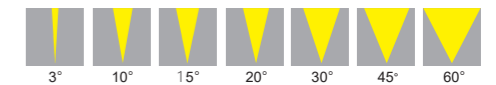

Features

- Private molding landscape & architectural lighting
- Die-cast aluminum housing
- UV Stabilized powder coated finish
- High efficiency, long life LEDs
- Versatile optics light distribution
- Silicon gaskets for IP66 protection

Specifications

Voltage: DC24V/AC240V
LED Qty: 3PCS
LED Brand: Cree, Lumileds, Osram
Wattage: 9W (White), 9W/12W (RGBW)
LED Color: R, G, B, Y, W, RGBW
Optics: 3°/10°/15°/20°/30°/45°/60°
Control: ON/OFF, DMX512
Certificate: CB CE ROHS

Features

- Private molding landscape & architectural lighting
- Die-cast aluminum housing
- UV Stabilized powder coated finish
- High efficiency, long life LEDs
- Versatile optics light distribution
- Silicon gaskets for IP66 protection

Specifications

Voltage: DC24V/AC240V
LED Qty: 6PCS
LED Brand: Cree, Lumileds, Osram
Wattage: 15W (White), 15W/18W (RGBW)
LED Color: R, G, B, Y, W, RGBW
Optics: 3°/10°/15°/20°/30°/45°/60°
Control: ON/OFF, DMX512
Certificate: CB CE ROHS