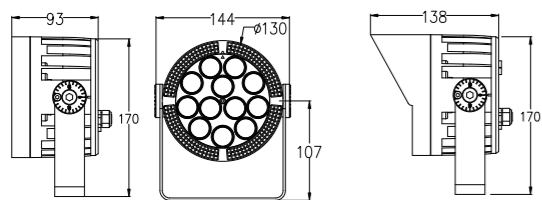

Features

- Private molding landscape & architectural lighting
- Die-cast aluminum housing
- UV Stabilized powder coated finish
- High efficiency, long life LEDs
- Versatile optics light distribution
- Silicon gaskets for IP66 protection

Specifications

Voltage: DC24V/AC240V
LED Qty: 9PCS/12PCS
LED Brand: Cree, Lumileds, Osram
Wattage: 18W/24W(White), 24W/36W (RGBW)
LED Color: R, G, B, Y, W, RGBW
Optics: 3°/10°/15°/20°/30°/45°/60°
Control: ON/OFF, DMX512
Certificate: CB CE ROHS

Features

- Private molding landscape & architectural lighting
- Die-cast aluminum housing
- UV Stabilized powder coated finish
- High efficiency, long life LEDs
- Versatile optics light distribution
- Silicon gaskets for IP66 protection

Specifications

Voltage: DC24V/AC240V
LED Qty: 18PCS
LED Brand: Cree, Lumileds, Osram
Wattage: 36W/48W(White), 48W (RGBW)
LED Color: R, G, B, Y, W, RGBW
Optics: 3°/10°/15°/20°/30°/45°/60°
Control: ON/OFF, DMX512
Certificate: CB CE ROHS