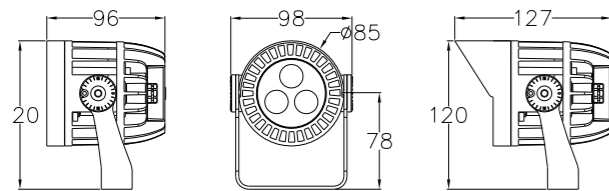

Features

- Private molding landscape & architectural lighting
- Die-cast aluminum housing
- UV Stabilized powder coated finish
- High efficiency, long life LEDs
- Versatile optics light distribution
- Silicon gaskets for IP66 protection

Specifications

Voltage: DC24V/AC240V
LED Qty: 3PCS
LED Brand: Cree, Lumileds, Osram
Wattage: 9W (White), 9W/12W (RGBW)
LED Color: R, G, B, Y, W, RGBW
Optics: 3°/10°/15°/20°/30°/45°/60°
Control: ON/OFF, DMX512
Certificate: CB CE ROHS

Features

- Private molding landscape & architectural lighting
- Die-cast aluminum housing
- UV Stabilized powder coated finish
- High efficiency, long life LEDs
- Versatile optics light distribution
- Silicon gaskets for IP66 protection

Specifications

Voltage: DC24V/AC240V
LED Qty: 6PCS
LED Brand: Cree, Lumileds, Osram
Wattage: 15W (White), 15W/18W (RGBW)
LED Color: R, G, B, Y, W, RGBW
Optics: 3°/10°/15°/20°/30°/45°/60°
Control: ON/OFF, DMX512
Certificate: CB CE ROHS