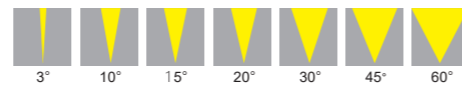

Features

- Private molding landscape & architectural lighting
- Die-cast aluminum housing
- UV Stabilized powder coated finish
- High efficiency, long life LEDs
- Versatile optics light distribution
- Silicon gaskets for IP66 protection

Specifications

Voltage: DC24V/AC240V
LED Qty: 3PCS
LED Brand: Cree, Lumileds, Osram
Wattage: 9W (White), 9W/12W (RGBW)
LED Color: R, G, B, Y, W, RGBW
Optics: 3°/10°/15°/20°/30°/45°/60°
Control: ON/OFF, DMX512
Certificate: CB CE ROHS

Features

- Private molding landscape & architectural lighting
- Die-cast aluminum housing
- UV Stabilized powder coated finish
- High efficiency, long life LEDs
- Versatile optics light distribution
- Silicon gaskets for IP66 protection

Specifications

Voltage: DC24V/AC240V
LED Qty: 6PCS
LED Brand: Cree, Lumileds, Osram
Wattage: 15W (White), 15W/18W (RGBW)
LED Color: R, G, B, Y, W, RGBW
Optics: 3°/10°/15°/20°/30°/45°/60°
Control: ON/OFF, DMX512
Certificate: CB CE ROHS