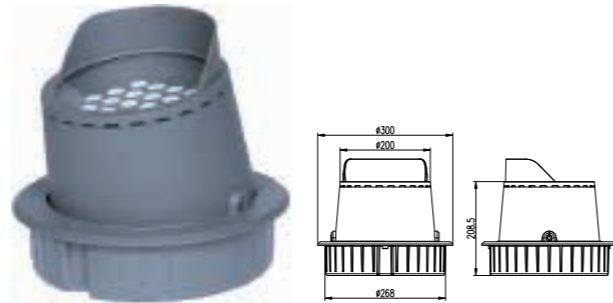

Q200UZ

Model	Power	Voltage	Optics	LED Color	LED Qty	Control	Dimension
Q135U	24W	DC24V AC240V	4°/10°/15°/30° /45°/60°	White	8/9PCS	ON/OFF DMX	Ø134*H150mm
	36W			RGB/RGBW			
Q155U	36W	DC24V AC240V	4°/10°/15°/30° /45°/60°	White	8/12PCS	ON/OFF DMX	Ø155*H172mm
	48W			RGB/RGBW			
Q175U	48W	DC24V AC240V	4°/10°/15°/30° /45°/60°	White	10/18PCS	ON/OFF DMX	Ø175*H184mm
	60W			RGB/RGBW			
Q200U	60W	DC24V AC240V	4°/10°/15°/30° /45°/60°	White	10/24PCS	ON/OFF DMX	Ø200*H208mm
	72W			RGB/RGBW			
Q220U	72W	DC24V AC240V	4°/10°/15°/30° /45°/60°	White	16/36PCS	ON/OFF DMX	Ø220*H224mm
	96W			RGB/RGBW			
Q265U	120W	DC24V AC240V	4°/10°/15°/30° /45°/60°	White	48/60PCS	ON/OFF DMX	Ø265*H268mm
	150W			RGB/RGBW