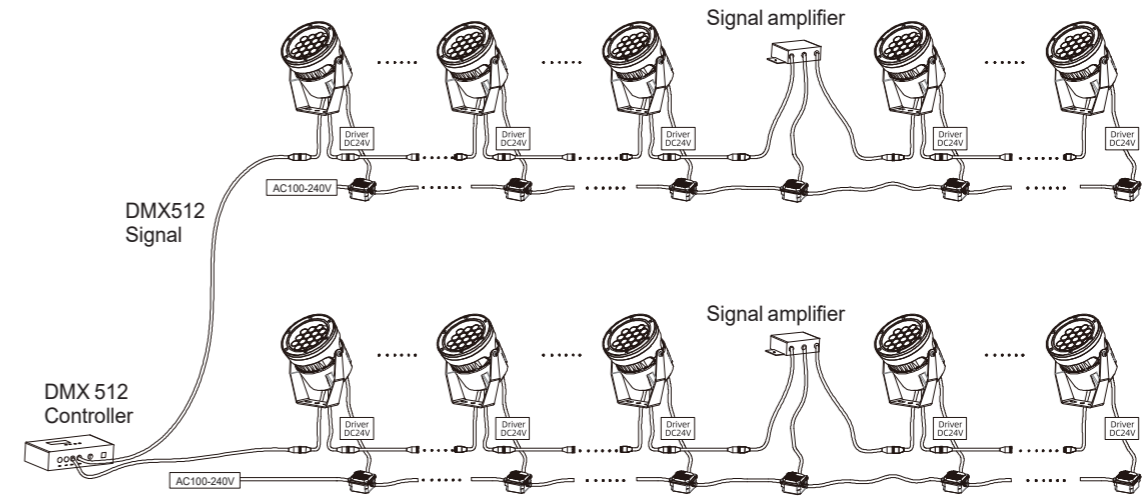

DMX Wiring A