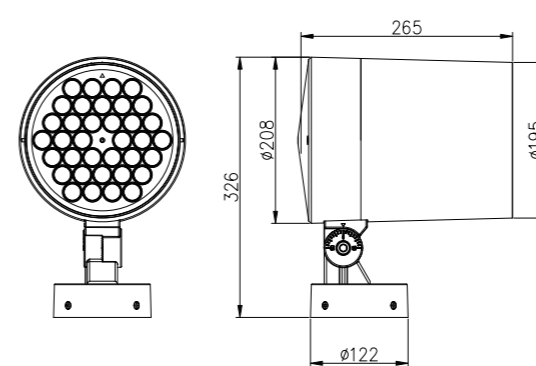

LED Spot Lights T Series

Features

- Private molding landscape & architectural lighting
- Die-cast aluminum housing
- UV Stabilized powder coated finish
- High efficiency, long life LEDs
- Various optics light distribution
- Versatile installation options

Specifications

Voltage: DC24V/AC240V
LED Qty: 1PCS COB/24PCS
LED Brand: Cree, Lumileds, Osram
Wattage: 60W~72W (White), 60W~80W (RGBW)
LED Color: R, G, B, Y, W, RGBW
Optics: 3°/10°/15°/20°/30°/45°/60°
Control: ON/OFF, DMX512
Certificate: CB CE ROHS

LED Spot Lights T Series

Features

- Private molding landscape & architectural lighting
- Die-cast aluminum housing
- UV Stabilized powder coated finish
- High efficiency, long life LEDs
- Various optics light distribution
- Versatile installation options

Specifications

Voltage: DC24V/AC240V
LED Qty: 1PCS COB/36PCS
LED Brand: Cree, Lumileds, Osram
Wattage: 80W~96W (White), 96W~120W (RGBW)
LED Color: R, G, B, Y, W, RGBW
Optics: 3°/10°/15°/20°/30°/45°/60°
Control: ON/OFF, DMX512
Certificate: CB CE ROHS