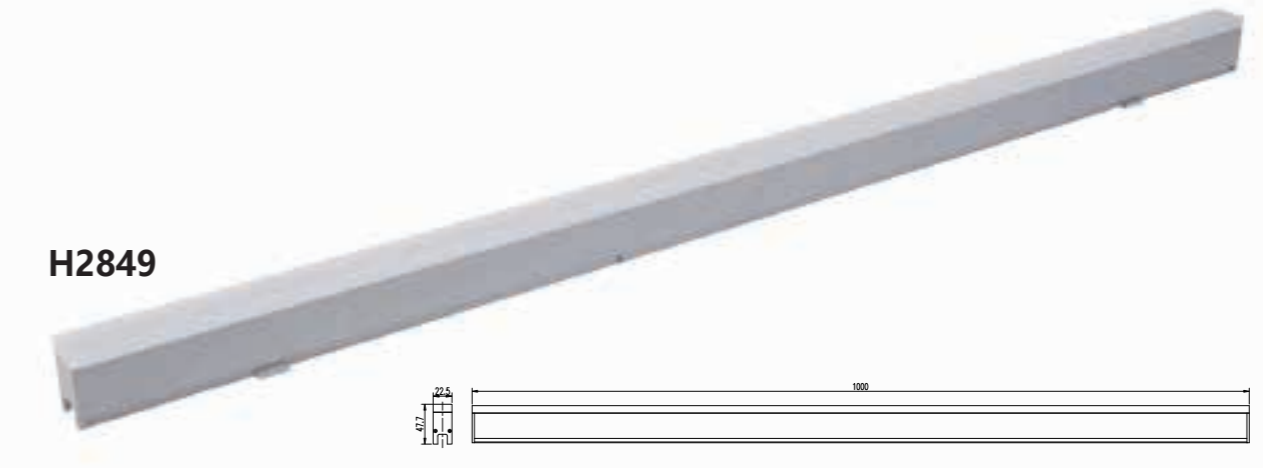

Specifications

Voltage: DC24V
LED Qty: 48PCS
LED Type: 2835 SMD / 5050 4in1
Wattage: 12W/15W (White), 12W/15W (RGBW)
LED Color: R, G, B, Y, W, RGBW
Optics: 120°
Control: ON/OFF, DMX512
Certificate: CB CE ROHS