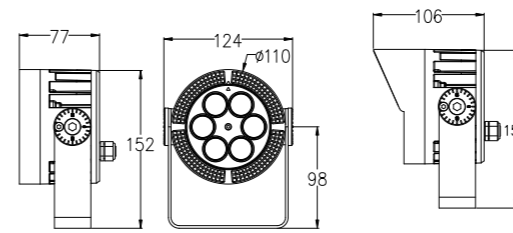

Features

- Private molding landscape & architectural lighting
- Die-cast aluminum housing
- UV Stabilized powder coated finish
- High efficiency, long life LEDs
- Versatile optics light distribution
- Silicon gaskets for IP66 protection

Specifications

Voltage: DC24V/AC240V
LED Qty: 3PCS
LED Brand: Cree, Lumileds, Osram
Wattage: 9W (White), 9W/12W (RGBW)
LED Color: R, G, B, Y, W, RGBW
Optics: 3°/10°/15°/20°/30°/45°/60°
Control: ON/OFF, DMX512
Certificate: CB CE ROHS

Features

- Private molding landscape & architectural lighting
- Die-cast aluminum housing
- UV Stabilized powder coated finish
- High efficiency, long life LEDs
- Versatile optics light distribution
- Silicon gaskets for IP66 protection

Specifications

Voltage: DC24V/AC240V
LED Qty: 6PCS
LED Brand: Cree, Lumileds, Osram
Wattage: 15W (White), 15W/18W (RGBW)
LED Color: R, G, B, Y, W, RGBW
Optics: 3°/10°/15°/20°/30°/45°/60°
Control: ON/OFF, DMX512
Certificate: CB CE ROHS