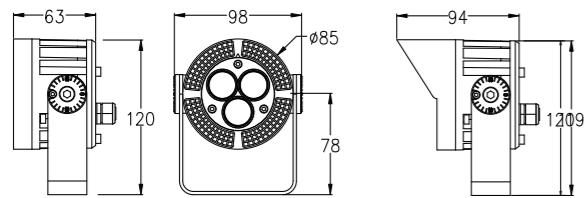

Features

- Private molding landscape & architectural lighting
- Die-cast aluminum housing
- UV Stabilized powder coated finish
- High efficiency, long life LEDs
- Versatile optics light distribution
- Silicon gaskets for IP66 protection

Specifications

Voltage: DC24V/AC240V
LED Qty: 3PCS
LED Brand: Cree, Lumileds, Osram
Wattage: 9W (White), 9W/12W (RGBW)
LED Color: R, G, B, Y, W, RGBW
Optics: 3°/10°/15°/20°/30°/45°/60°
Control: ON/OFF, DMX512
Certificate: CB CE ROHS

Features

- Private molding landscape & architectural lighting
- Die-cast aluminum housing
- UV Stabilized powder coated finish
- High efficiency, long life LEDs
- Versatile optics light distribution
- Silicon gaskets for IP66 protection

Specifications

Voltage: DC24V/AC240V
LED Qty: 6PCS
LED Brand: Cree, Lumileds, Osram
Wattage: 15W (White), 15W/18W (RGBW)
LED Color: R, G, B, Y, W, RGBW
Optics: 3°/10°/15°/20°/30°/45°/60°
Control: ON/OFF, DMX512
Certificate: CB CE ROHS