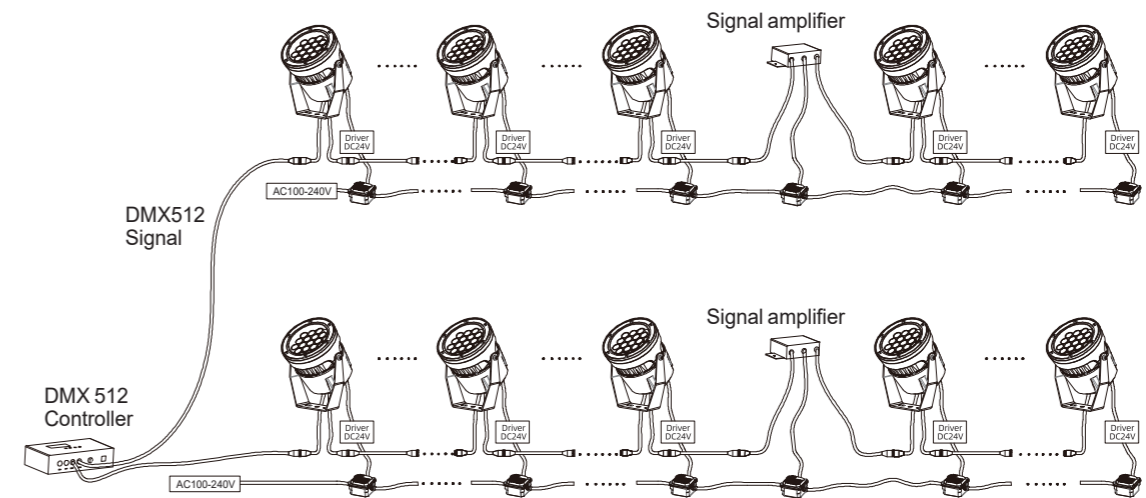

DMX Wiring B