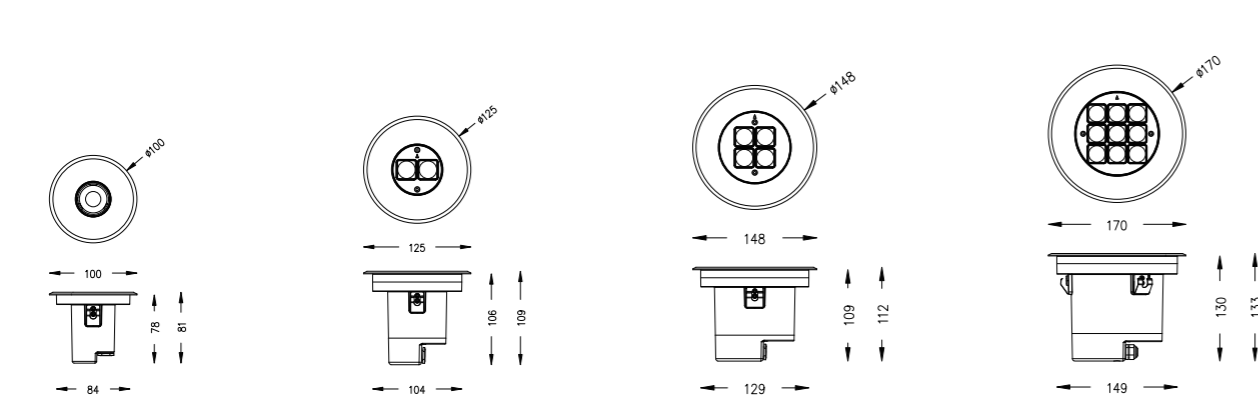

RH LED Inground Lights MC Series

6° 10° 15° 20° 30° 45° 60°

RGBW MONO CHROME DC24V AC240V IES DMX 512 CB CE RoHS IP66 IK08

Model	Power	Voltage	Optics	LED Color	LED Qty	Control	Dimension & Cut-out
MC-100	3W	DC24V AC240V	6°/10°/15°/30° /45°/60°	White	1 PCS	ON/OFF DMX	Dimension: Ø100*H81mm Cut-out: Ø84*H78mm
	3-6W			RGB/RGBW			
MC-125	6-9W	DC24V AC240V	6°/10°/15°/30° /45°/60°	White	2 PCS	ON/OFF DMX	Dimension: Ø125*H109mm Cut-out: Ø104*H106mm
	12W			RGB/RGBW			
MC-150	12-15W	DC24V AC240V	6°/10°/15°/30° /45°/60°	White	4 PCS	ON/OFF DMX	Dimension: Ø148*H112mm Cut-out: Ø129*H109mm
	15-18W			RGB/RGBW			
MC-170	18W	DC24V AC240V	6°/10°/15°/30° /45°/60°	White	9 PCS	ON/OFF DMX	Dimension: Ø170*H133mm Cut-out: Ø149*H130mm
	18-21W			RGB/RGBW