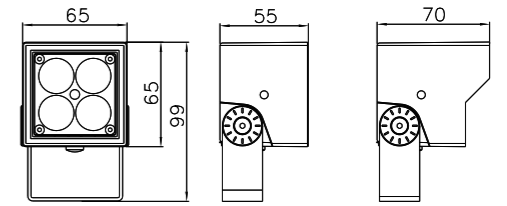

W45

W45Z

W65Z

W65

Features

- Private molding landscape & architectural lighting
- Die-cast aluminum housing
- UV Stabilized powder coated finish
- High efficiency, long life LEDs
- Versatile optics light distribution
- Silicon gaskets for IP66 protection