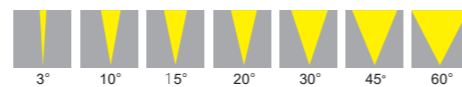

Features

- Private molding landscape & architectural lighting
- Die-cast aluminum housing
- UV Stabilized powder coated finish
- High efficiency, long life LEDs
- Various optics light distribution
- Versatile installation options