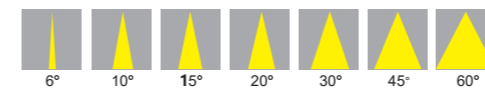

RH LED Inground Lights MB Series

Model	Power	Voltage	Optics	LED Color	LED Qty	Control	Dimension & Cut-out
MB-100B	3W	DC24V	6°/10°/15°/30°/45°/60°	White	1 PCS	ON/OFF DMX	Dimension: Ø100*H43mm Cut-out: Ø90*H40mm
	3-6W			RGB/RGBW			
MB-125B	6W	DC24V	6°/10°/15°/30°/45°/60°	White	2 PCS	ON/OFF DMX	Dimension: Ø125*H43mm Cut-out: Ø104*H40mm
	6-9W			RGB/RGBW			
MB-150B	9W	DC24V	6°/10°/15°/30°/45°/60°	White	4 PCS	ON/OFF DMX	Dimension: Ø148*H43mm Cut-out: Ø130*H40mm
	9-12W			RGB/RGBW			
MB-170B	12W	DC24V	6°/10°/15°/30°/45°/60°	White	9 PCS	ON/OFF DMX	Dimension: Ø170*H43mm Cut-out: Ø149*H40mm
	12-18W			RGB/RGBW