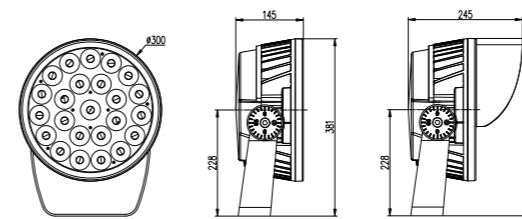

Features

- Private molding landscape & architectural lighting
- Die-cast aluminum housing
- UV Stabilized powder coated finish
- High efficiency, long life LEDs
- Versatile optics light distribution
- Silicon gaskets for IP66 protection

Model	Power	Voltage	Optics	LED Color	LED Qty	Control	Dimension	
V300	150W	DC24V AC240V	3°/10°/15°/20° 30°/45°/60°	White	24/36/ 60/72PCS	ON/OFF DMX	Ø300*W145mm	
	200W			RGB/RGBW				
V300Z	150W			White				Ø300*W245mm
	200W			RGB/RGBW