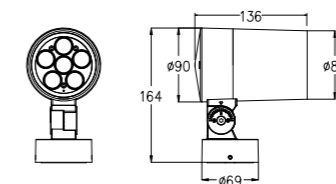

LED Spot Lights T Series

Features

- Private molding landscape & architectural lighting
- Die-cast aluminum housing
- UV Stabilized powder coated finish
- High efficiency, long life LEDs
- Various optics light distribution
- Versatile installation options

Specifications

Voltage: DC24V/AC240V
LED Qty: 1PCS COB/3PCS
LED Brand: Cree, Lumileds, Osram
Wattage: 9W (White), 9W~15W (RGBW)
LED Color: R, G, B, Y, W, RGBW
Optics: 3°/10°/15°/20°/30°/45°/60°
Control: ON/OFF, DMX512
Certificate: CB CE ROHS

LED Spot Lights T Series

Features

- Private molding landscape & architectural lighting
- Die-cast aluminum housing
- UV Stabilized powder coated finish
- High efficiency, long life LEDs
- Various optics light distribution
- Versatile installation options

Specifications

Voltage: DC24V/AC240V
LED Qty: 1PCS COB/5PCS
LED Brand: Cree, Lumileds, Osram
Wattage: 15W~18W (white), 18W~24W (RGBW)
LED Color: R, G, B, Y, W, RGBW
Optics: 3°/10°/15°/20°/30°/45°/60°
Control: ON/OFF, DMX512
Certificate: CB CE ROHS