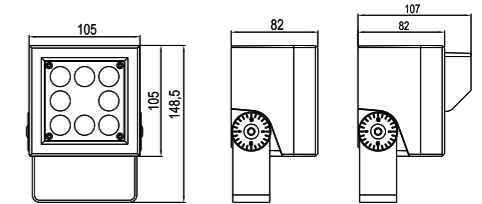

W80

W80Z

W105

W105Z

Features

- Private molding landscape & architectural lighting
- Die-cast aluminum housing
- UV Stabilized powder coated finish
- High efficiency, long life LEDs
- Versatile optics light distribution
- Silicon gaskets for IP66 protection