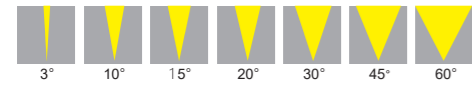

LED Spot Lights W Series

Features

- Private molding landscape & architectural lighting
- Die-cast aluminum housing
- UV Stabilized powder coated finish
- High efficiency, long life LEDs
- Versatile optics light distribution
- Silicon gaskets for IP66 protection