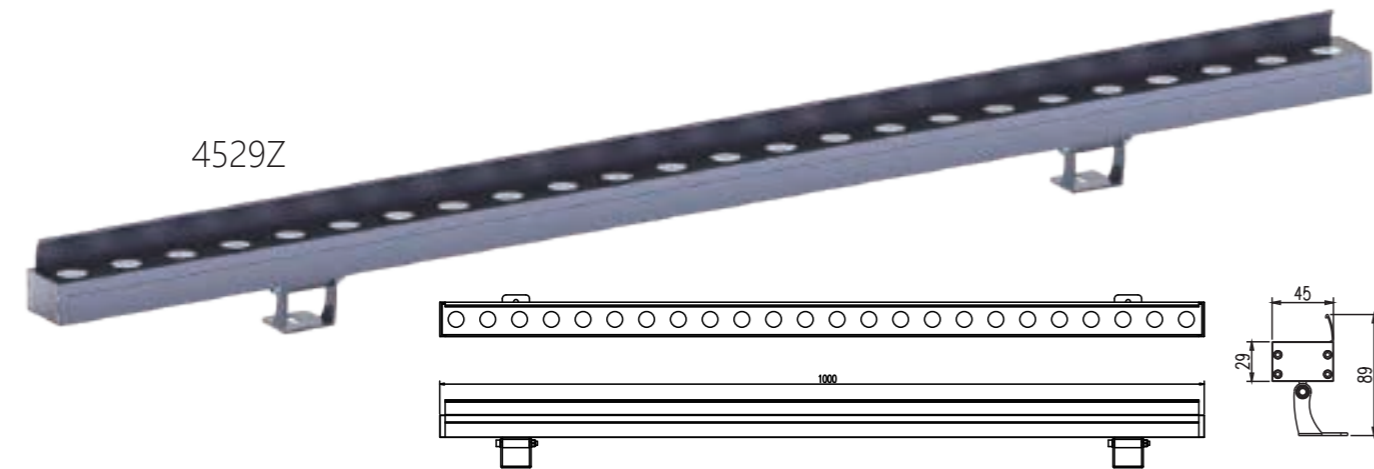

Features

- Private molding landscape & architectural lighting
- Die-cast aluminum housing
- UV Stabilized powder coated finish
- High efficiency, long life LEDs
- Versatile optics light distribution
- Silicon gaskets for IP66 protection

Specifications

Voltage: DC24V
LED Qty: 24PCS
LED Brand: Cree, Lumileds, Osram
Wattage: 48W/60W (White), 60W (RGBW)
LED Color: R, G, B, Y, W, RGBW
Optics: 3°/10°/15°/20°/30°/45°/60°
Control: ON/OFF, DMX512
Certificate: CB CE ROHS

Features

- Private molding landscape & architectural lighting
- Die-cast aluminum housing
- UV Stabilized powder coated finish
- High efficiency, long life LEDs
- Versatile optics light distribution
- Silicon gaskets for IP66 protection

Specifications

Voltage: DC24V/AC240V
LED Qty: 24PCS/36PCS
LED Brand: Cree, Lumileds, Osram
Wattage: 60W/72W (White), 72W/96W (RGBW)
LED Color: R, G, B, Y, W, RGBW
Optics: 3°/10°/15°/20°/30°/45°/60°
Control: ON/OFF, DMX512
Certificate: CB CE ROHS