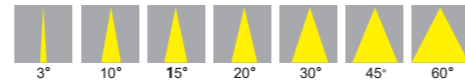

Features

- Private molding landscape & architectural lighting
- Die-cast aluminum housing
- UV Stabilized powder coated finish
- High efficiency, long life LEDs
- Versatile optics light distribution
- Silicon gaskets for IP66 protection