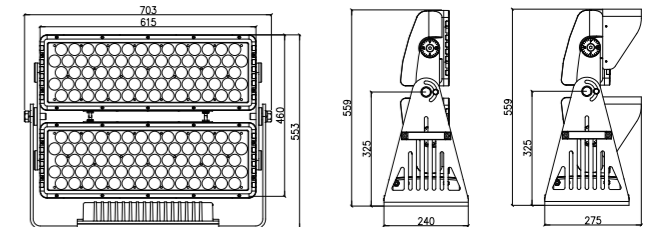

W465DP

W465DPZ

W615DPZ

W615DP

Features

- Private molding landscape & architectural lighting
- Die-cast aluminum housing
- UV Stabilized powder coated finish
- High efficiency, long life LEDs
- Versatile optics light distribution
- Silicon gaskets for IP66 protection