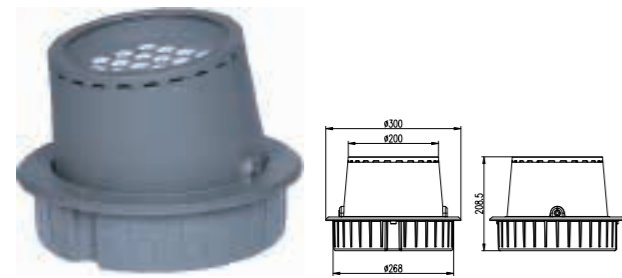

LED Spot LightsQ SeriesInground Model

Q200U