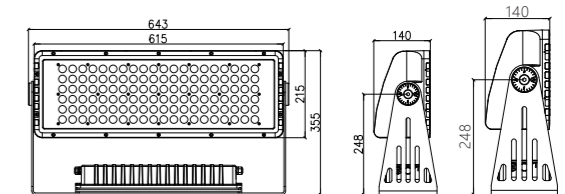

Features

- Private molding landscape & architectural lighting
- Die-cast aluminum housing
- UV Stabilized powder coated finish
- High efficiency, long life LEDs
- Versatile optics light distribution
- Silicon gaskets for IP66 protection

Specifications

Voltage: DC24V/AC240V
LED Qty: 72PCS
LED Brand: Cree, Lumileds, Osram
Wattage: 200W (White), 240W (RGBW)
LED Color: R, G, B, Y, W, RGBW
Optics: 3°/10°/15°/20°/30°/45°/60°
Control: ON/OFF, DMX512
Certificate: CB CE ROHS

Features

- Private molding landscape & architectural lighting
- Die-cast aluminum housing
- UV Stabilized powder coated finish
- High efficiency, long life LEDs
- Versatile optics light distribution
- Silicon gaskets for IP66 protection

Specifications

Voltage: DC24V/AC240V
LED Qty: 112PCS
LED Brand: Cree, Lumileds, Osram
Wattage: 300W (White), 360W (RGBW)
LED Color: R, G, B, Y, W, RGBW
Optics: 3°/10°/15°/20°/30°/45°/60°
Control: ON/OFF, DMX512
Certificate: CB CE ROHS