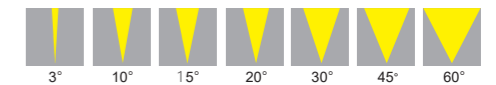

Specifications

Voltage: DC24V/AC240V
 LED Qty: 1PCS COB/36PCS
 LED Brand: Cree, Lumileds, Osram
 Wattage: 80W~96W (White), 96W~120W (RGBW)
 LED Color: R, G, B, Y, W, RGBW
 Optics: 3°/10°/15°/20°/30°/45°/60°
 Control: ON/OFF, DMX512
 Certificate: CB CE ROHS