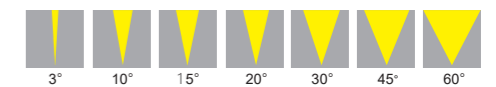

Features

- Private molding landscape & architectural lighting
- Die-cast aluminum housing
- UV Stabilized powder coated finish
- High efficiency, long life LEDs
- Various optics light distribution
- Versatile installation options