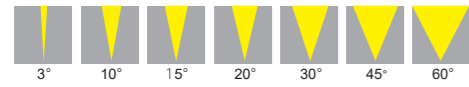

Features

- Private molding landscape & architectural lighting
- Die-cast aluminum housing
- UV Stabilized powder coated finish
- High efficiency, long life LEDs
- Versatile optics light distribution
- Silicon gaskets for IP66 protection