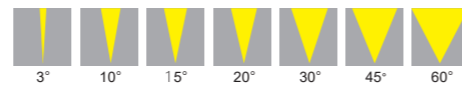

Specifications

Voltage: DC24V
 LED Qty: 1PC
 LED Brand: Cree, Lumileds, Osram
 Wattage: 3W (White), 5W (RGBW)
 LED Color: R, G, B, Y, W, RGBW
 Optics: 3°/10°/15°/20°/30°/45°/60°
 Control: ON/OFF, DMX512
 Certificate: CB CE ROHS