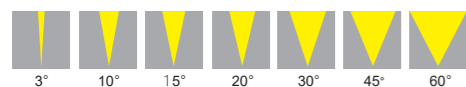

Q200G

Q200GZ

0.3528

Q155G

Q175G

Q220G

Q265G

Model	Power	Voltage	Optics	LED Color	LED Qty	Control	Dimension
Q155G	36W	DC24V AC240V	4°/10°/15°/30° /45°/60°	White	8/12PCS	ON/OFF DMX	Ø155*H141mm
	48W			RGB/RGBW			
Q175G	48W	DC24V AC240V	4°/10°/15°/30° /45°/60°	White	10/18PCS	ON/OFF DMX	Ø175*H156mm
	60W			RGB/RGBW			
Q200G	60W	DC24V AC240V	4°/10°/15°/30° /45°/60°	White	10/24PCS	ON/OFF DMX	Ø200*H176mm
	72W			RGB/RGBW			
Q220G	72W	DC24V AC240V	4°/10°/15°/30° /45°/60°	White	16/36PCS	ON/OFF DMX	Ø220*H188mm
	96W			RGB/RGBW			
Q265G	120W	DC24V AC240V	4°/10°/15°/30° /45°/60°	White	48/60PCS	ON/OFF DMX	Ø265*H222mm
	150W			RGB/RGBW			