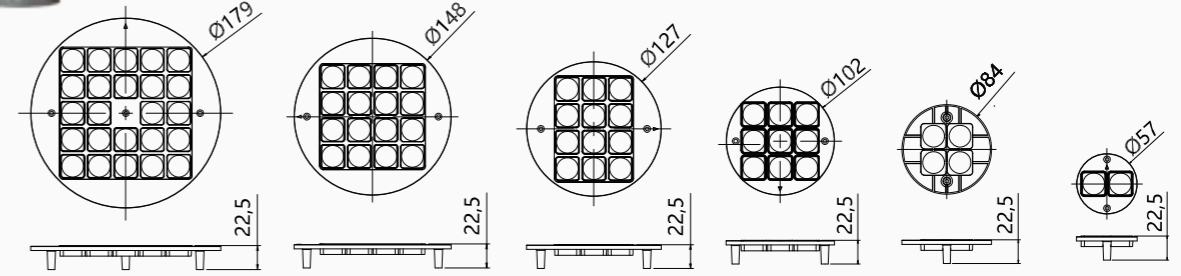

T120-T200 Installation

Anti-glare Louvers

RADIANT HONOR

LED Spot Lights Q Series Base Model

Q200

Q200Z

Q135

Q155