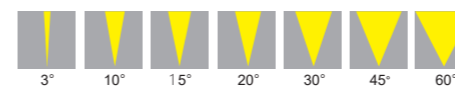

RADIANT HONOR

LED Spot Lights P Series

Features

- Private molding landscape & architectural lighting
- Die-cast aluminum housing
- UV Stabilized powder coated finish
- High efficiency, long life LEDs
- Versatile optics light distribution
- Silicon gaskets for IP66 protection

Specifications

Voltage: DC24V/AC240V
LED Qty: 60PCS
LED Brand: Cree, Lumileds, Osram
Wattage: 150W (White), 200W (RGBW)
LED Color: R, G, B, Y, W, RGBW
Optics: 3°/10°/15°/20°/30°/45°/60°
Control: ON/OFF, DMX512
Certificate: CB CE ROHS