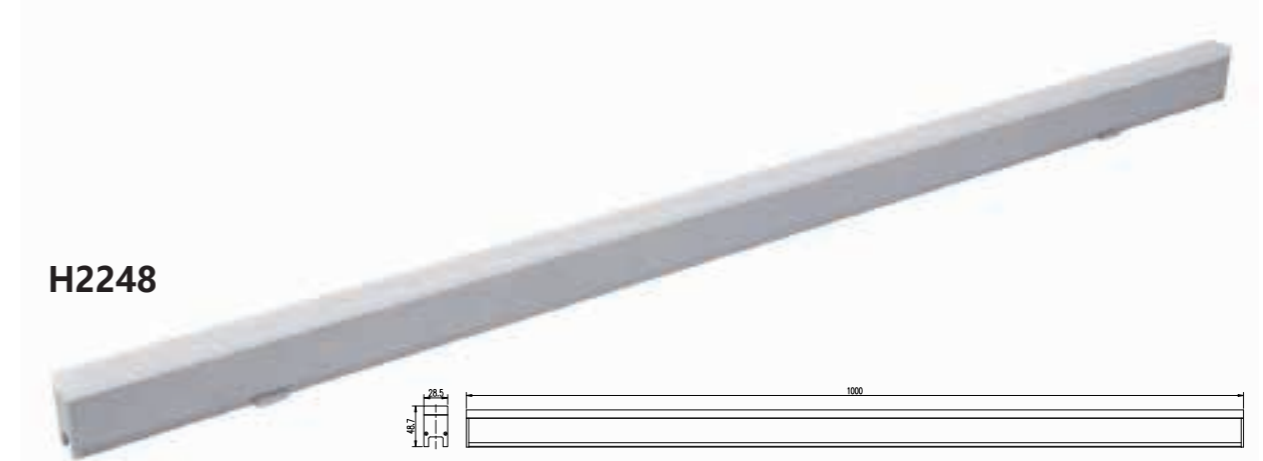

Specifications

Voltage: DC24V
LED Qty: 48PCS
LED Type: 2835 SMD / 5050 4in1
Wattage: 12W/15W (White), 12W/15W (RGBW)
LED Color: R, G, B, Y, W, RGBW
Optics: 120°
Control: ON/OFF, DMX512
Certificate: CB CE ROHS