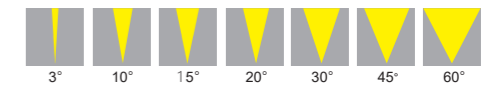

Specifications

Voltage: DC24V
 LED Qty: 3PC
 LED Brand: Cree, Lumileds, Osram
 Wattage: 6W (White), 9W (RGBW)
 LED Color: R, G, B, Y, W, RGBW
 Optics: 3°/10°/15°/20°/30°/45°/60°
 Control: ON/OFF, DMX512
 Certificate: CB CE ROHS