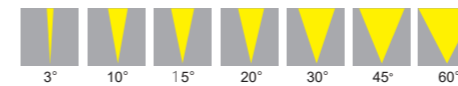

Features

- Private molding landscape & architectural lighting
- Die-cast aluminum housing
- UV Stabilized powder coated finish
- High efficiency, long life LEDs
- Versatile optics light distribution
- Silicon gaskets for IP66 protection

Specifications

Voltage: DC24V/AC240V
LED Qty: 72PCS
LED Brand: Cree, Lumileds, Osram
Wattage: 200W (White), 240W (RGBW)
LED Color: R, G, B, Y, W, RGBW
Optics: 3°/10°/15°/20°/30°/45°/60°
Control: ON/OFF, DMX512
Certificate: CB CE ROHS

Features

- Private molding landscape & architectural lighting
- Die-cast aluminum housing
- UV Stabilized powder coated finish
- High efficiency, long life LEDs
- Versatile optics light distribution
- Silicon gaskets for IP66 protection

Specifications

Voltage: DC24V/AC240V
LED Qty: 112PCS
LED Brand: Cree, Lumileds, Osram
Wattage: 300W (White), 360W (RGBW)
LED Color: R, G, B, Y, W, RGBW
Optics: 3°/10°/15°/20°/30°/45°/60°
Control: ON/OFF, DMX512
Certificate: CB CE ROHS