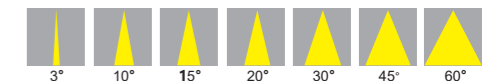

Features

- Private molding landscape & architectural lighting
- Die-cast aluminum housing
- UV Stabilized powder coated finish
- High efficiency, long life LEDs
- Versatile optics light distribution
- Silicon gaskets for IP66 protection

Specifications

Voltage: DC24V
LED Qty: 24PCS
LED Brand: Cree, Lumileds, Osram
Wattage: 48W/60W (White), 60W (RGBW)
LED Color: R, G, B, Y, W, RGBW
Optics: 3°/10°/15°/20°/30°/45°/60°
Control: ON/OFF, DMX512
Certificate: CB CE ROHS

Features

- Private molding landscape & architectural lighting
- Die-cast aluminum housing
- UV Stabilized powder coated finish
- High efficiency, long life LEDs
- Versatile optics light distribution
- Silicon gaskets for IP66 protection

Specifications

Voltage: DC24V/AC240V
LED Qty: 24PCS/36PCS
LED Brand: Cree, Lumileds, Osram
Wattage: 60W/72W (White), 72W/96W (RGBW)
LED Color: R, G, B, Y, W, RGBW
Optics: 3°/10°/15°/20°/30°/45°/60°
Control: ON/OFF, DMX512
Certificate: CB CE ROHS