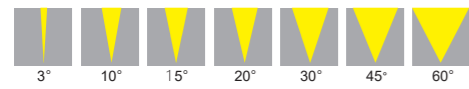

Features

- Private molding landscape & architectural lighting
- Die-cast aluminum housing
- UV Stabilized powder coated finish
- High efficiency, long life LEDs
- Versatile optics light distribution
- Silicon gaskets for IP66 protection

W185