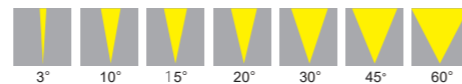

Features

- Private molding landscape & architectural lighting
- Die-cast aluminum housing
- UV Stabilized powder coated finish
- High efficiency, long life LEDs
- Versatile optics light distribution
- Silicon gaskets for IP66 protection

Specifications

Voltage: DC24V/AC240V
LED Qty: 9PCS/12PCS
LED Brand: Cree, Lumileds, Osram
Wattage: 18W/24W(White), 24W/36W (RGBW)
LED Color: R, G, B, Y, W, RGBW
Optics: 3°/10°/15°/20°/30°/45°/60°
Control: ON/OFF, DMX512
Certificate: CB CE ROHS

Features

- Private molding landscape & architectural lighting
- Die-cast aluminum housing
- UV Stabilized powder coated finish
- High efficiency, long life LEDs
- Versatile optics light distribution
- Silicon gaskets for IP66 protection

Specifications

Voltage: DC24V/AC240V
LED Qty: 18PCS
LED Brand: Cree, Lumileds, Osram
Wattage: 36W/48W(White), 48W (RGBW)
LED Color: R, G, B, Y, W, RGBW
Optics: 3°/10°/15°/20°/30°/45°/60°
Control: ON/OFF, DMX512
Certificate: CB CE ROHS