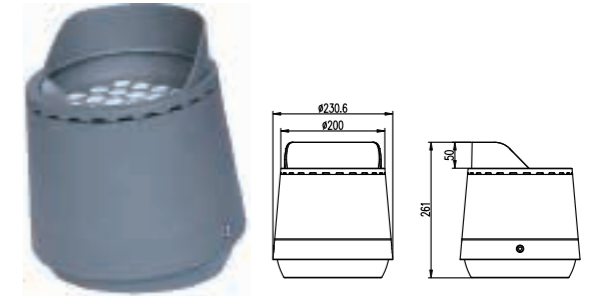

Q200DZ

Model	Power	Voltage	Optics	LED Color	LED Qty	Control	Dimension
Q155D	36W	DC24V AC240V	4°/10°/15°/30° /45°/60°	White	8/12PCS	ON/OFF DMX	Ø155*H171mm
	48W			RGB/RGBW			
Q175D	48W	DC24V AC240V	4°/10°/15°/30° /45°/60°	White	10/18PCS	ON/OFF DMX	Ø175*H190mm
	60W			RGB/RGBW			
Q200D	60W	DC24V AC240V	4°/10°/15°/30° /45°/60°	White	10/24PCS	ON/OFF DMX	Ø200*H211mm
	72W			RGB/RGBW			
Q220D	72W	DC24V AC240V	4°/10°/15°/30° /45°/60°	White	16/36PCS	ON/OFF DMX	Ø220*H225mm
	96W			RGB/RGBW			
Q265D	120W	DC24V AC240V	4°/10°/15°/30° /45°/60°	White	48/60PCS	ON/OFF DMX	Ø265*H271mm
	150W			RGB/RGBW