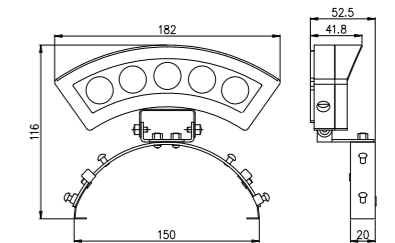

RADIANT HONOR

LED Roof Module-M5

Features

- Private molding landscape & architectural lighting
- Die-cast aluminum housing
- UV Stabilized powder coated finish
- High efficiency, long life LEDs
- Versatile optics light distribution
- Silicon gaskets for IP66 protection

Specifications

Voltage: DC24V/AC240V
LED Qty: 6PCS
LED Brand: Cree, Lumileds, Osram
Wattage: 6W/9W/12W (White), 9W/12W (RGBW)
LED Color: R, G, B, Y, W, RGBW
Optics: 3°/10°/15°/20°/30°/45°/60°
Control: ON/OFF, DMX512
Certificate: CB CE ROHS