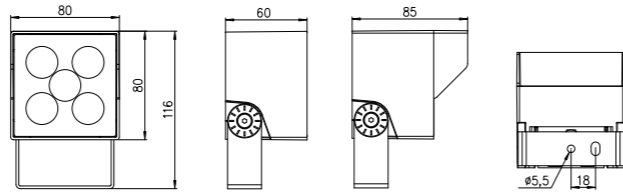

Specifications

Voltage: DC24V/AC240V
LED Qty: 5PCS
LED Brand: Cree, Lumileds, Osram
Wattage: 12W (White), 12W/15W (RGBW)
LED Color: R, G, B, Y, W, RGBW
Optics: 3°/10°/15°/20°/30°/45°/60°
Control: ON/OFF, DMX512
Certificate: CB CE ROHS

W80