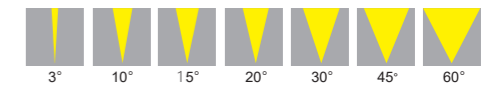

Model	Power	Voltage	Optics	LED Color	LED Qty	Control	Dimension	
V300	150W	DC24V AC240V	3°/10°/15°/20° 30°/45°/60°	White	24/36/ 60/72PCS	ON/OFF DMX	Ø300*W145mm	
	200W			RGB/RGBW				
V300Z	150W			White				Ø300*W245mm
	200W			RGB/RGBW				