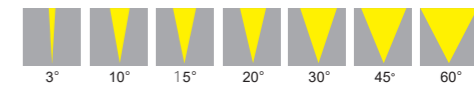

Features

- Private molding landscape & architectural lighting
- Die-cast aluminum housing
- UV Stabilized powder coated finish
- High efficiency, long life LEDs
- Versatile optics light distribution
- Silicon gaskets for IP66 protection

Specifications

Voltage: DC24V/AC240V
LED Qty: 3PCS
LED Brand: Cree, Lumileds, Osram
Wattage: 9W (White), 9W/12W (RGBW)
LED Color: R, G, B, Y, W, RGBW
Optics: 3°/10°/15°/20°/30°/45°/60°
Control: ON/OFF, DMX512
Certificate: CB CE ROHS

Features

- Private molding landscape & architectural lighting
- Die-cast aluminum housing
- UV Stabilized powder coated finish
- High efficiency, long life LEDs
- Versatile optics light distribution
- Silicon gaskets for IP66 protection

Specifications

Voltage: DC24V/AC240V
LED Qty: 6PCS
LED Brand: Cree, Lumileds, Osram
Wattage: 15W (White), 15W/18W (RGBW)
LED Color: R, G, B, Y, W, RGBW
Optics: 3°/10°/15°/20°/30°/45°/60°
Control: ON/OFF, DMX512
Certificate: CB CE ROHS