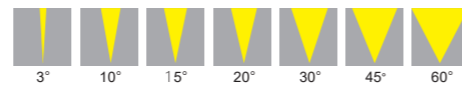

Features

- Private molding landscape & architectural lighting
- Die-cast aluminum housing
- UV Stabilized powder coated finish
- High efficiency, long life LEDs
- Various optics light distribution
- Versatile installation options