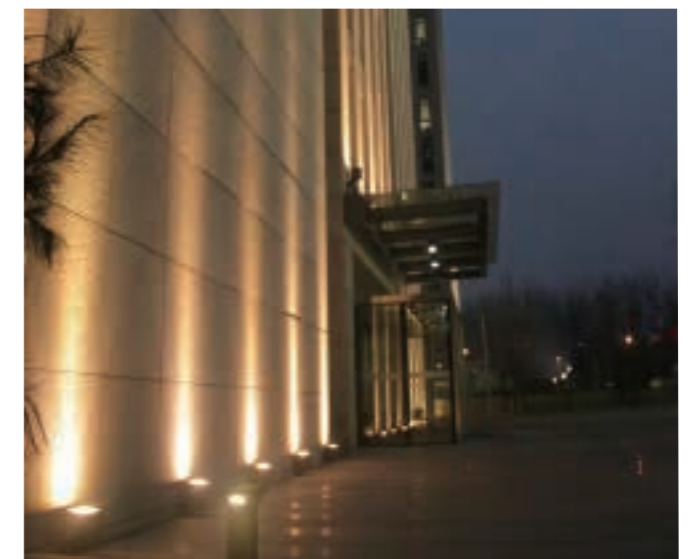

Features

- Private molding landscape & architectural lighting
- Die-cast aluminum housing
- UV Stabilized powder coated finish
- High efficiency, long life LEDs
- Versatile optics light distribution
- Silicon gaskets for IP66 protection

Specifications

Voltage: DC24V/AC240V
LED Qty: 1PCS
LED Brand: Cree, Lumileds, Osram
Wattage: 3W (White), 5W (RGBW)
LED Color: R, G, B, Y, W, RGBW
Optics: 3°/10°/15°/20°/30°/45°/60°
Control: ON/OFF, DMX512
Certificate: CB CE ROHS

Features

- Private molding landscape & architectural lighting
- Die-cast aluminum housing
- UV Stabilized powder coated finish
- High efficiency, long life LEDs
- Versatile optics light distribution
- Silicon gaskets for IP66 protection

Specifications

Voltage: DC24V/AC240V
LED Qty: 4PCS
LED Brand: Cree, Lumileds, Osram
Wattage: 6W (White), 9W (RGBW)
LED Color: R, G, B, Y, W, RGBW
Optics: 3°/10°/15°/20°/30°/45°/60°
Control: ON/OFF, DMX512
Certificate: CB CE ROHS