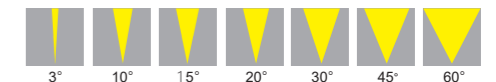

Features

- Private molding landscape & architectural lighting
- Die-cast aluminum housing
- UV Stabilized powder coated finish
- High efficiency, long life LEDs
- Versatile optics light distribution
- Silicon gaskets for IP66 protection

Specifications

Voltage: DC24V/AC240V
LED Qty: 24PCS
LED Brand: Cree, Lumileds, Osram
Wattage: 60W (White), 60W/72W (RGBW)
LED Color: R, G, B, Y, W, RGBW
Optics: 3°/10°/15°/20°/30°/45°/60°
Control: ON/OFF, DMX512
Certificate: CB CE ROHS

Features

- Private molding landscape & architectural lighting
- Die-cast aluminum housing
- UV Stabilized powder coated finish
- High efficiency, long life LEDs
- Versatile optics light distribution
- Silicon gaskets for IP66 protection

Specifications

Voltage: DC24V/AC240V
LED Qty: 36PCS
LED Brand: Cree, Lumileds, Osram
Wattage: 72W (White), 96W (RGBW)
LED Color: R, G, B, Y, W, RGBW
Optics: 3°/10°/15°/20°/30°/45°/60°
Control: ON/OFF, DMX512
Certificate: CB CE ROHS