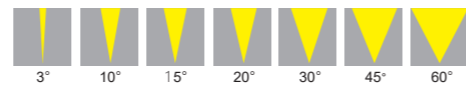

Model	Power	Voltage	Optics	LED Color	LED Qty	Control	Dimension	
V260	120W	DC24V AC240V	3°/10°/15°/20° 30°/45°/60°	White	18/28/ 48/60PCS	ON/OFF DMX	Ø260*W140mm	
	150W			RGB/RGBW				
V260Z	120W			White				Ø260*W230mm
	150W			RGB/RGBW				