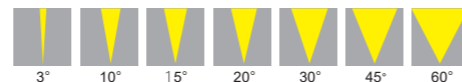

Features

- Private molding landscape & architectural lighting
- Die-cast aluminum housing
- UV Stabilized powder coated finish
- High efficiency, long life LEDs
- Versatile optics light distribution
- Silicon gaskets for IP66 protection

Specifications

Voltage: DC24V/AC240V
LED Qty: 24PCS
LED Brand: Cree, Lumileds, Osram
Wattage: 60W (White), 60W/72W (RGBW)
LED Color: R, G, B, Y, W, RGBW
Optics: 3°/10°/15°/20°/30°/45°/60°
Control: ON/OFF, DMX512
Certificate: CB CE ROHS

Features

- Private molding landscape & architectural lighting
- Die-cast aluminum housing
- UV Stabilized powder coated finish
- High efficiency, long life LEDs
- Versatile optics light distribution
- Silicon gaskets for IP66 protection

Specifications

Voltage: DC24V/AC240V
LED Qty: 36PCS
LED Brand: Cree, Lumileds, Osram
Wattage: 72W (White), 96W (RGBW)
LED Color: R, G, B, Y, W, RGBW
Optics: 3°/10°/15°/20°/30°/45°/60°
Control: ON/OFF, DMX512
Certificate: CB CE ROHS