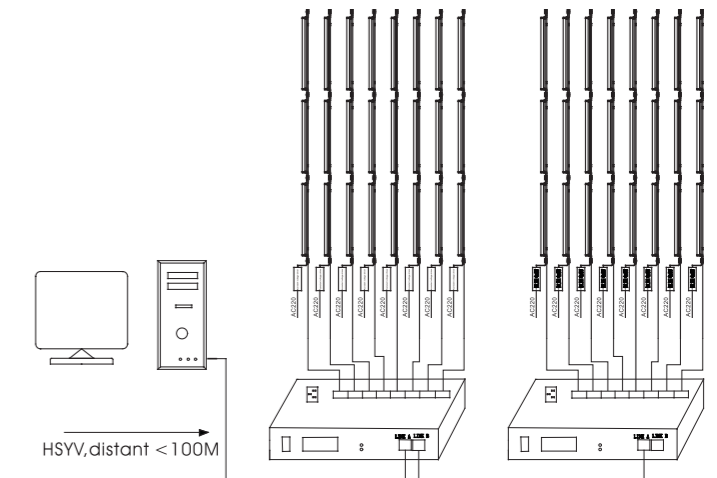

Installation instructions

On-line system structure

Connect with PC method (synchronized/ online mode)

Offline mode