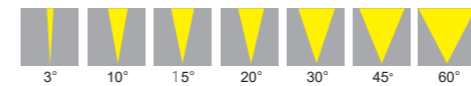

Features

- Private molding landscape & architectural lighting
- Die-cast aluminum housing
- UV Stabilized powder coated finish
- High efficiency, long life LEDs
- Versatile optics light distribution
- Silicon gaskets for IP66 protection

Specifications

Voltage: DC24V/AC240V
LED Qty: 1PCS
LED Brand: Cree, Lumileds, Osram
Wattage: 3W (White), 5W (RGBW)
LED Color: R, G, B, Y, W, RGBW
Optics: 3°/10°/15°/20°/30°/45°/60°
Control: ON/OFF, DMX512
Certificate: CB CE ROHS

Features

- Private molding landscape & architectural lighting
- Die-cast aluminum housing
- UV Stabilized powder coated finish
- High efficiency, long life LEDs
- Versatile optics light distribution
- Silicon gaskets for IP66 protection

Specifications

Voltage: DC24V/AC240V
LED Qty: 4PCS
LED Brand: Cree, Lumileds, Osram
Wattage: 6W (White), 9W (RGBW)
LED Color: R, G, B, Y, W, RGBW
Optics: 3°/10°/15°/20°/30°/45°/60°
Control: ON/OFF, DMX512
Certificate: CB CE ROHS