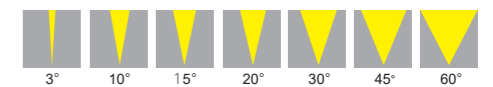

Features

- Private molding landscape & architectural lighting
- Die-cast aluminum housing
- UV Stabilized powder coated finish
- High efficiency, long life LEDs
- Versatile optics light distribution
- Silicon gaskets for IP66 protection

Specifications

Voltage: DC24V/AC240V
LED Qty: 24PCS
LED Brand: Cree, Lumileds, Osram
Wattage: 60W (White), 60W/72W (RGBW)
LED Color: R, G, B, Y, W, RGBW
Optics: 3°/10°/15°/20°/30°/45°/60°
Control: ON/OFF, DMX512
Certificate: CB CE ROHS

Features

- Private molding landscape & architectural lighting
- Die-cast aluminum housing
- UV Stabilized powder coated finish
- High efficiency, long life LEDs
- Versatile optics light distribution
- Silicon gaskets for IP66 protection

Specifications

Voltage: DC24V/AC240V
LED Qty: 36PCS
LED Brand: Cree, Lumileds, Osram
Wattage: 72W (White), 96W (RGBW)
LED Color: R, G, B, Y, W, RGBW
Optics: 3°/10°/15°/20°/30°/45°/60°
Control: ON/OFF, DMX512
Certificate: CB CE ROHS