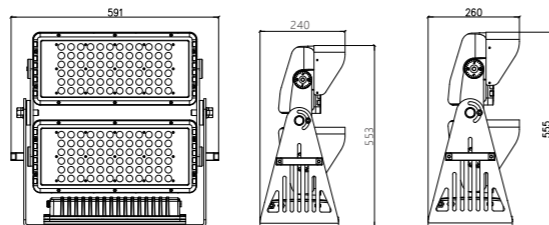

Specifications

Voltage: DC24V/AC240V
LED Qty: 144PCS
LED Brand: Cree, Lumileds, Osram
Wattage: 400W (White), 480W (RGBW)
LED Color: R, G, B, Y, W, RGBW
Optics: 3°/10°/15°/20°/30°/45°/60°
Control: ON/OFF, DMX512
Certificate: CB CE ROHS

W465DP