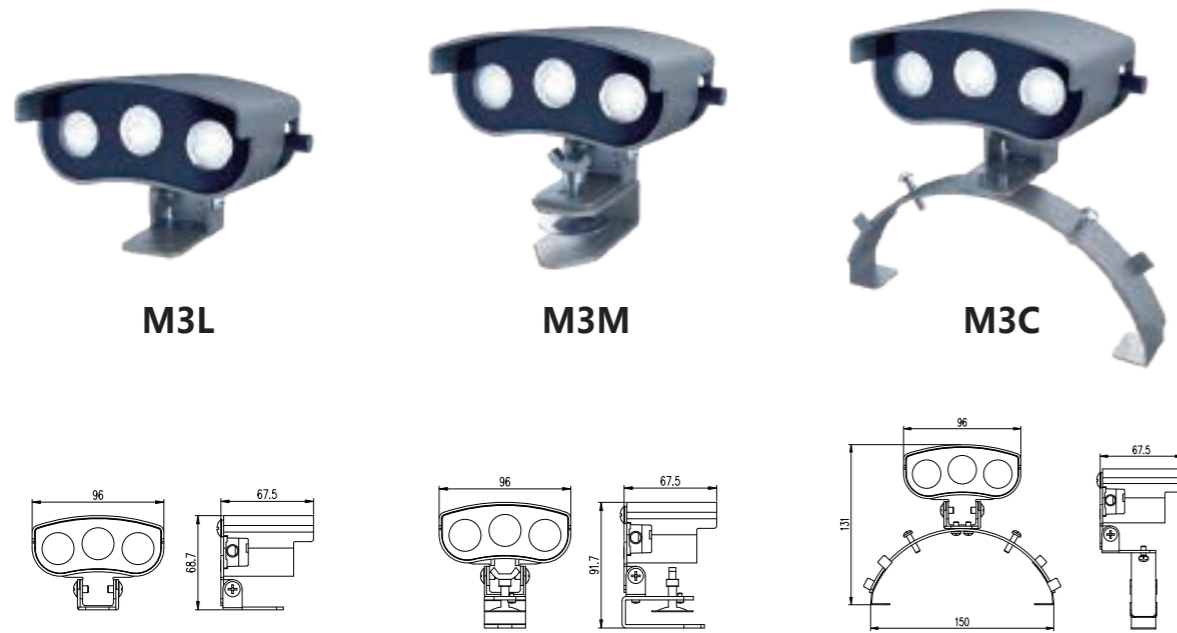

LED Roof Module-M3