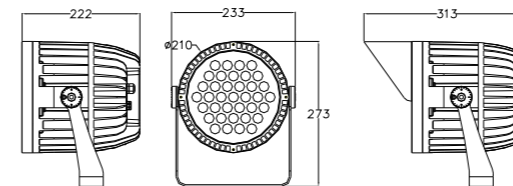

Features

- Private molding landscape & architectural lighting
- Die-cast aluminum housing
- UV Stabilized powder coated finish
- High efficiency, long life LEDs
- Versatile optics light distribution
- Silicon gaskets for IP66 protection