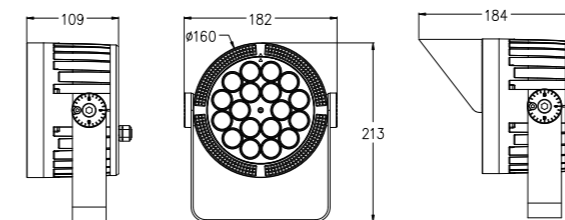

Features

- Private molding landscape & architectural lighting
- Die-cast aluminum housing
- UV Stabilized powder coated finish
- High efficiency, long life LEDs
- Versatile optics light distribution
- Silicon gaskets for IP66 protection

Specifications

Voltage: DC24V/AC240V
LED Qty: 9PCS/12PCS
LED Brand: Cree, Lumileds, Osram
Wattage: 18W/24W(White), 24W/36W (RGBW)
LED Color: R, G, B, Y, W, RGBW
Optics: 3°/10°/15°/20°/30°/45°/60°
Control: ON/OFF, DMX512
Certificate: CB CE ROHS

Features

- Private molding landscape & architectural lighting
- Die-cast aluminum housing
- UV Stabilized powder coated finish
- High efficiency, long life LEDs
- Versatile optics light distribution
- Silicon gaskets for IP66 protection

Specifications

Voltage: DC24V/AC240V
LED Qty: 18PCS
LED Brand: Cree, Lumileds, Osram
Wattage: 36W/48W(White), 48W (RGBW)
LED Color: R, G, B, Y, W, RGBW
Optics: 3°/10°/15°/20°/30°/45°/60°
Control: ON/OFF, DMX512
Certificate: CB CE ROHS