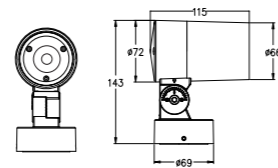

LED Spot Lights T Series

Features

- Private molding landscape & architectural lighting
- Die-cast aluminum housing
- UV Stabilized powder coated finish
- High efficiency, long life LEDs
- Various optics light distribution
- Versatile installation options

Specifications

Voltage: DC24V/AC240V
LED Qty: 1PCS COB/3PCS
LED Brand: Cree, Lumileds, Osram
Wattage: 9W (White), 9W~15W (RGBW)
LED Color: R, G, B, Y, W, RGBW
Optics: 3°/10°/15°/20°/30°/45°/60°
Control: ON/OFF, DMX512
Certificate: CB CE ROHS

LED Spot Lights T Series

Features

- Private molding landscape & architectural lighting
- Die-cast aluminum housing
- UV Stabilized powder coated finish
- High efficiency, long life LEDs
- Various optics light distribution
- Versatile installation options

Specifications

Voltage: DC24V/AC240V
LED Qty: 1PCS COB/5PCS
LED Brand: Cree, Lumileds, Osram
Wattage: 15W~18W (white), 18W~24W (RGBW)
LED Color: R, G, B, Y, W, RGBW
Optics: 3°/10°/15°/20°/30°/45°/60°
Control: ON/OFF, DMX512
Certificate: CB CE ROHS