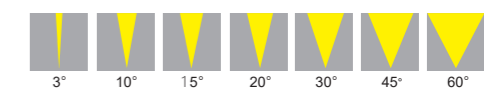

Features

- Private molding landscape & architectural lighting
- Die-cast aluminum housing
- UV Stabilized powder coated finish
- High efficiency, long life LEDs
- Versatile optics light distribution
- Silicon gaskets for IP66 protection

Specifications

Voltage: DC24V/AC240V
LED Qty: 9PCS/12PCS
LED Brand: Cree, Lumileds, Osram
Wattage: 18W/24W(White), 24W/36W (RGBW)
LED Color: R, G, B, Y, W, RGBW
Optics: 3°/10°/15°/20°/30°/45°/60°
Control: ON/OFF, DMX512
Certificate: CB CE ROHS

Features

- Private molding landscape & architectural lighting
- Die-cast aluminum housing
- UV Stabilized powder coated finish
- High efficiency, long life LEDs
- Versatile optics light distribution
- Silicon gaskets for IP66 protection

Specifications

Voltage: DC24V/AC240V
LED Qty: 18PCS
LED Brand: Cree, Lumileds, Osram
Wattage: 36W/48W(White), 48W (RGBW)
LED Color: R, G, B, Y, W, RGBW
Optics: 3°/10°/15°/20°/30°/45°/60°
Control: ON/OFF, DMX512
Certificate: CB CE ROHS