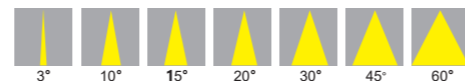

Features

- Private molding landscape & architectural lighting
- Die-cast aluminum housing
- UV Stabilized powder coated finish
- High efficiency, long life LEDs
- Versatile optics light distribution
- Silicon gaskets for IP66 protection

Specifications

Voltage: DC24V
LED Qty: 24PCS
LED Brand: Cree, Lumileds, Osram
Wattage: 48W/60W (White), 60W (RGBW)
LED Color: R, G, B, Y, W, RGBW
Optics: 3°/10°/15°/20°/30°/45°/60°
Control: ON/OFF, DMX512
Certificate: CB CE ROHS

Features

- Private molding landscape & architectural lighting
- Die-cast aluminum housing
- UV Stabilized powder coated finish
- High efficiency, long life LEDs
- Versatile optics light distribution
- Silicon gaskets for IP66 protection

Specifications

Voltage: DC24V/AC240V
LED Qty: 24PCS/36PCS
LED Brand: Cree, Lumileds, Osram
Wattage: 60W/72W (White), 72W/96W (RGBW)
LED Color: R, G, B, Y, W, RGBW
Optics: 3°/10°/15°/20°/30°/45°/60°
Control: ON/OFF, DMX512
Certificate: CB CE ROHS