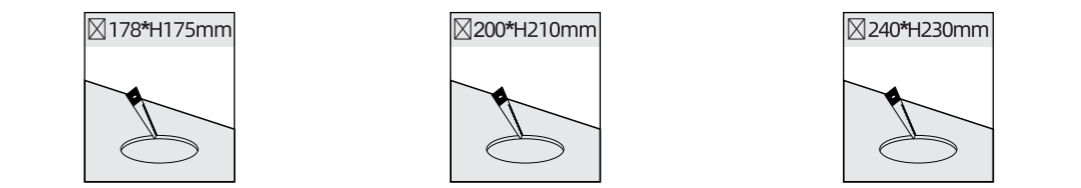

RH LED Inground Lights MC Series

6° 10° 15° 20° 30° 45° 60°

RGBW MONO CHROME DC24V AC240V IES DMX 512 CB CE RoHS IP66 IK08

Model	Power	Voltage	Optics	LED Color	LED Qty	Control	Dimension & Cut-out
MC-195	24W	DC24V AC240V	6°/10°/15°/30° /45°/60°	White	12PCS	ON/OFF DMX	Dimension: Ø195*H147mm Cut-out: Ø174*H143mm
	24-36W			RGB/RGBW			
MC-220	36W	DC24V AC240V	6°/10°/15°/30° /45°/60°	White	16PCS	ON/OFF DMX	Dimension: Ø220*H181mm Cut-out: Ø196*H178mm
	36-48W			RGB/RGBW			
MC-260	48W	DC24V AC240V	6°/10°/15°/30° /45°/60°	White	24PCS	ON/OFF DMX	Dimension: Ø260*H200mm Cut-out: Ø236*H197mm
	48-60W			RGB/RGBW