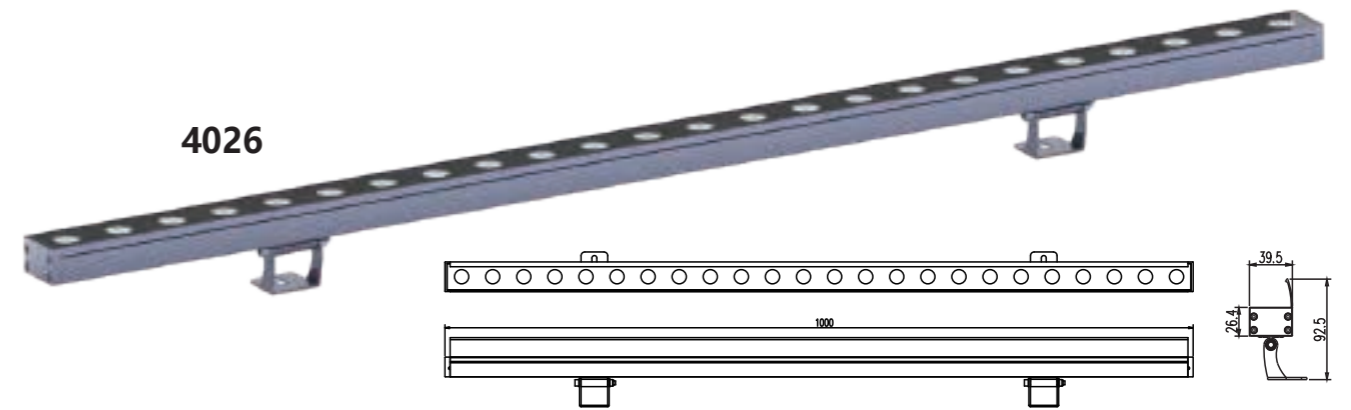

RH LED Wall Washer