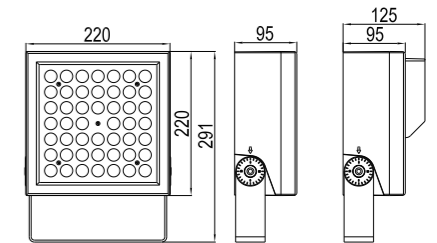

Features

- Private molding landscape & architectural lighting
- Die-cast aluminum housing
- UV Stabilized powder coated finish
- High efficiency, long life LEDs
- Versatile optics light distribution
- Silicon gaskets for IP66 protection

Specifications

Voltage: DC24V/AC240V
LED Qty: 24PCS
LED Brand: Cree, Lumileds, Osram
Wattage: 48W (White), 60W (RGBW)
LED Color: R, G, B, Y, W, RGBW
Optics: 3°/10°/15°/20°/30°/45°/60°
Control: ON/OFF, DMX512
Certificate: CB CE ROHS

Features

- Private molding landscape & architectural lighting
- Die-cast aluminum housing
- UV Stabilized powder coated finish
- High efficiency, long life LEDs
- Versatile optics light distribution
- Silicon gaskets for IP66 protection

Specifications

Voltage: DC24V/AC240V
LED Qty: 24PCS/36PCS
LED Brand: Cree, Lumileds, Osram
Wattage: 60W/72WW (White), 72W/96W (RGBW)
LED Color: R, G, B, Y, W, RGBW
Optics: 3°/10°/15°/20°/30°/45°/60°
Control: ON/OFF, DMX512
Certificate: CB CE ROHS