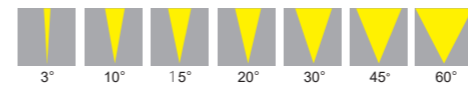

Features

- Private molding landscape & architectural lighting
- Die-cast aluminum housing
- UV Stabilized powder coated finish
- High efficiency, long life LEDs
- Versatile optics light distribution
- Silicon gaskets for IP66 protection

Specifications

Voltage: DC24V/AC240V
LED Qty: 144PCS
LED Brand: Cree, Lumileds, Osram
Wattage: 400W (White), 480W (RGBW)
LED Color: R, G, B, Y, W, RGBW
Optics: 3°/10°/15°/20°/30°/45°/60°
Control: ON/OFF, DMX512
Certificate: CB CE ROHS

Features

- Private molding landscape & architectural lighting
- Die-cast aluminum housing
- UV Stabilized powder coated finish
- High efficiency, long life LEDs
- Versatile optics light distribution
- Silicon gaskets for IP66 protection

Specifications

Voltage: DC24V/AC240V
LED Qty: 182PCS
LED Brand: Cree, Lumileds, Osram
Wattage: 600W (White), 720W (RGBW)
LED Color: R, G, B, Y, W, RGBW
Optics: 3°/10°/15°/20°/30°/45°/60°
Control: ON/OFF, DMX512
Certificate: CB CE ROHS