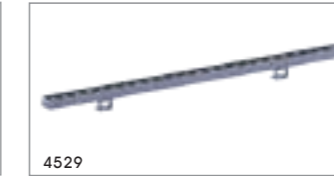

PRODUCT INDEX

LED Wall Washer 73-76