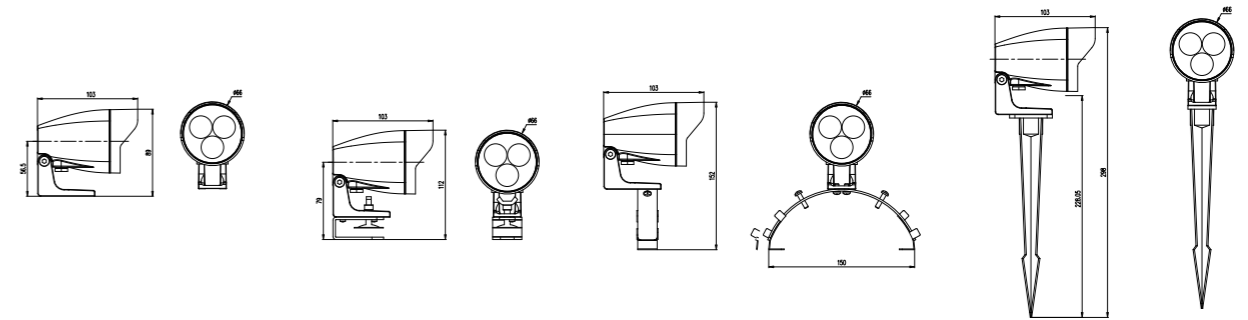

Features

- Private molding landscape & architectural lighting
- Die-cast aluminum housing
- UV Stabilized powder coated finish
- High efficiency, long life LEDs
- Versatile optics light distribution
- Silicon gaskets for IP66 protection

Specifications

Voltage: DC24V
LED Qty: 1PC
LED Brand: Cree, Lumileds, Osram
Wattage: 3W (White), 5W (RGBW)
LED Color: R, G, B, Y, W, RGBW
Optics: 3°/10°/15°/20°/30°/45°/60°
Control: ON/OFF, DMX512
Certificate: CB CE ROHS

Features

- Private molding landscape & architectural lighting
- Die-cast aluminum housing
- UV Stabilized powder coated finish
- High efficiency, long life LEDs
- Versatile optics light distribution
- Silicon gaskets for IP66 protection

Specifications

Voltage: DC24V
LED Qty: 3PC
LED Brand: Cree, Lumileds, Osram
Wattage: 6W (White), 9W (RGBW)
LED Color: R, G, B, Y, W, RGBW
Optics: 3°/10°/15°/20°/30°/45°/60°
Control: ON/OFF, DMX512
Certificate: CB CE ROHS