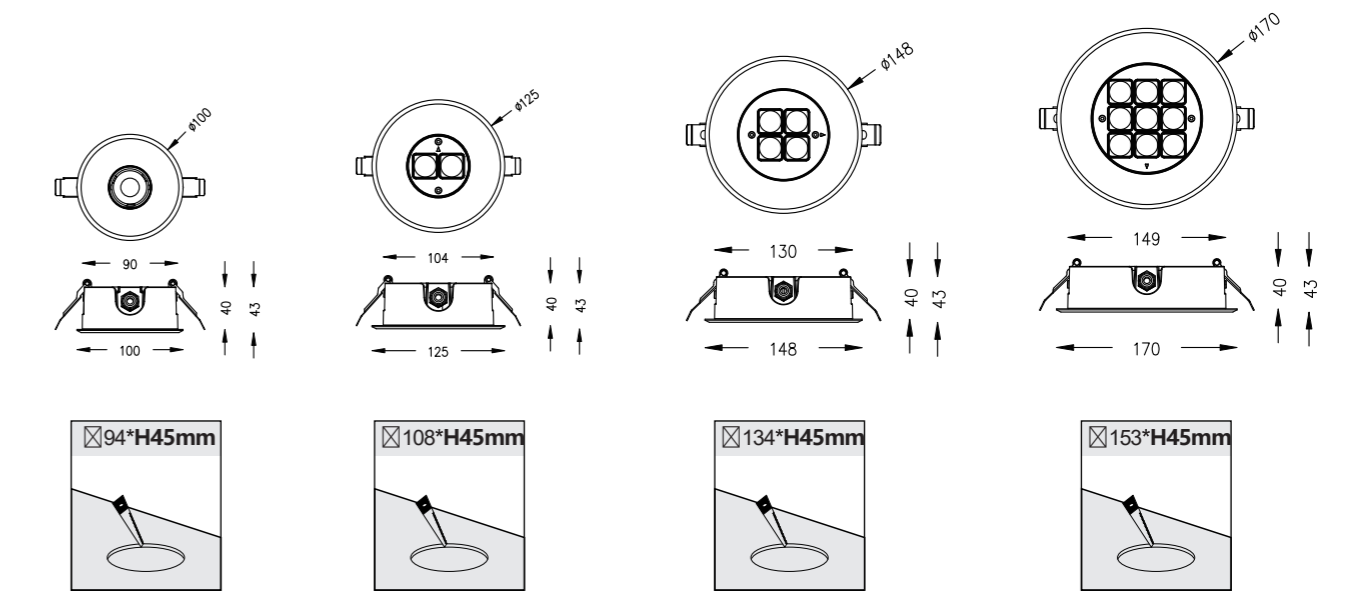

RH LED Inground Lights MB Series

Model	Power	Voltage	Optics	LED Color	LED Qty	Control	Dimension & Cut-out
MB-100B	3W	DC24V	6°/10°/15°/30°/45°/60°	White	1 PCS	ON/OFF DMX	Dimension: Ø100*H43mm Cut-out: Ø90*H40mm
	3-6W			RGB/RGBW			
MB-125B	6W	DC24V	6°/10°/15°/30°/45°/60°	White	2 PCS	ON/OFF DMX	Dimension: Ø125*H43mm Cut-out: Ø104*H40mm
	6-9W			RGB/RGBW			
MB-150B	9W	DC24V	6°/10°/15°/30°/45°/60°	White	4 PCS	ON/OFF DMX	Dimension: Ø148*H43mm Cut-out: Ø130*H40mm
	9-12W			RGB/RGBW			
MB-170B	12W	DC24V	6°/10°/15°/30°/45°/60°	White	9 PCS	ON/OFF DMX	Dimension: Ø170*H43mm Cut-out: Ø149*H40mm
	12-18W			RGB/RGBW