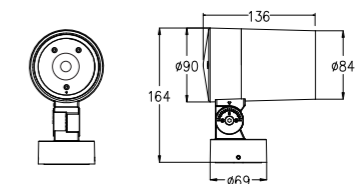

LED Spot Lights T Series

Features

- Private molding landscape & architectural lighting
- Die-cast aluminum housing
- UV Stabilized powder coated finish
- High efficiency, long life LEDs
- Various optics light distribution
- Versatile installation options

Specifications

Voltage: DC24V/AC240V
LED Qty: 1PCS COB/3PCS
LED Brand: Cree, Lumileds, Osram
Wattage: 9W (White), 9W~15W (RGBW)
LED Color: R, G, B, Y, W, RGBW
Optics: 3°/10°/15°/20°/30°/45°/60°
Control: ON/OFF, DMX512
Certificate: CB CE ROHS

LED Spot Lights T Series

Features

- Private molding landscape & architectural lighting
- Die-cast aluminum housing
- UV Stabilized powder coated finish
- High efficiency, long life LEDs
- Various optics light distribution
- Versatile installation options

Specifications

Voltage: DC24V/AC240V
LED Qty: 1PCS COB/5PCS
LED Brand: Cree, Lumileds, Osram
Wattage: 15W~18W (white), 18W~24W (RGBW)
LED Color: R, G, B, Y, W, RGBW
Optics: 3°/10°/15°/20°/30°/45°/60°
Control: ON/OFF, DMX512
Certificate: CB CE ROHS