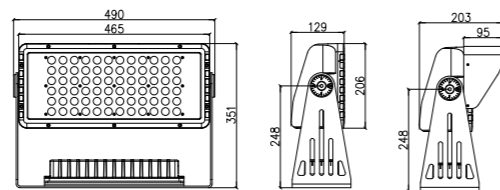

Features

- Private molding landscape & architectural lighting
- Die-cast aluminum housing
- UV Stabilized powder coated finish
- High efficiency, long life LEDs
- Versatile optics light distribution
- Silicon gaskets for IP66 protection

W465P