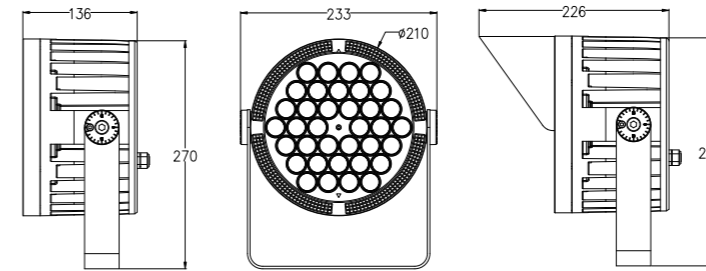

G210

Features

- Private molding landscape & architectural lighting
- Die-cast aluminum housing
- UV Stabilized powder coated finish
- High efficiency, long life LEDs
- Versatile optics light distribution
- Silicon gaskets for IP66 protection

Specifications

Voltage: DC24V/AC240V
LED Qty: 36PCS
LED Brand: Cree, Lumileds, Osram
Wattage: 72W (White), 96W (RGBW)
LED Color: R, G, B, Y, W, RGBW
Optics: 3°/10°/15°/20°/30°/45°/60°
Control: ON/OFF, DMX512
Certificate: CB CE ROHS