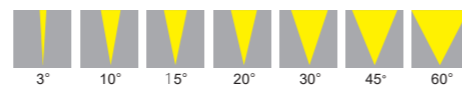

Features

- Private molding landscape & architectural lighting
- Die-cast aluminum housing
- UV Stabilized powder coated finish
- High efficiency, long life LEDs
- Versatile optics light distribution
- Silicon gaskets for IP66 protection

Specifications

Voltage: DC24V/AC240V
LED Qty: 24PCS
LED Brand: Cree, Lumileds, Osram
Wattage: 60W (White), 60W/72W (RGBW)
LED Color: R, G, B, Y, W, RGBW
Optics: 3°/10°/15°/20°/30°/45°/60°
Control: ON/OFF, DMX512
Certificate: CB CE ROHS

Features

- Private molding landscape & architectural lighting
- Die-cast aluminum housing
- UV Stabilized powder coated finish
- High efficiency, long life LEDs
- Versatile optics light distribution
- Silicon gaskets for IP66 protection

Specifications

Voltage: DC24V/AC240V
LED Qty: 36PCS
LED Brand: Cree, Lumileds, Osram
Wattage: 72W (White), 96W (RGBW)
LED Color: R, G, B, Y, W, RGBW
Optics: 3°/10°/15°/20°/30°/45°/60°
Control: ON/OFF, DMX512
Certificate: CB CE ROHS