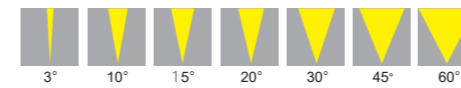

Features

- Private molding landscape & architectural lighting
- Die-cast aluminum housing
- UV Stabilized powder coated finish
- High efficiency, long life LEDs
- Versatile optics light distribution
- Silicon gaskets for IP66 protection

Specifications

Voltage: DC24V/AC240V
LED Qty: 24PCS
LED Brand: Cree, Lumileds, Osram
Wattage: 48W (White), 60W (RGBW)
LED Color: R, G, B, Y, W, RGBW
Optics: 3°/10°/15°/20°/30°/45°/60°
Control: ON/OFF, DMX512
Certificate: CB CE ROHS

Features

- Private molding landscape & architectural lighting
- Die-cast aluminum housing
- UV Stabilized powder coated finish
- High efficiency, long life LEDs
- Versatile optics light distribution
- Silicon gaskets for IP66 protection

Specifications

Voltage: DC24V/AC240V
LED Qty: 24PCS/36PCS
LED Brand: Cree, Lumileds, Osram
Wattage: 60W/72WW (White), 72W/96W (RGBW)
LED Color: R, G, B, Y, W, RGBW
Optics: 3°/10°/15°/20°/30°/45°/60°
Control: ON/OFF, DMX512
Certificate: CB CE ROHS