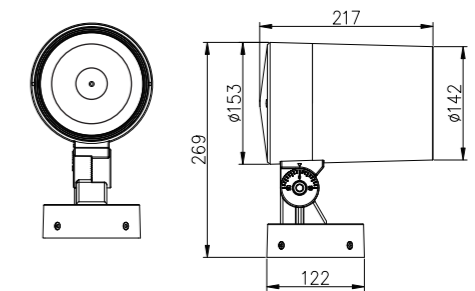

Features

- Private molding landscape & architectural lighting
- Die-cast aluminum housing
- UV Stabilized powder coated finish
- High efficiency, long life LEDs
- Various optics light distribution
- Versatile installation options

Specifications

Voltage: DC24V/AC240V
LED Qty: 1PCS COB/12PCS
LED Brand: Cree, Lumileds, Osram
Wattage: 36W (White), 36W~48W (RGBW)
LED Color: R, G, B, Y, W, RGBW
Optics: 3°/10°/15°/20°/30°/45°/60°
Control: ON/OFF, DMX512
Certificate: CB CE ROHS

Features

- Private molding landscape & architectural lighting
- Die-cast aluminum housing
- UV Stabilized powder coated finish
- High efficiency, long life LEDs
- Various optics light distribution
- Versatile installation options

Specifications

Voltage: DC24V/AC240V
LED Qty: 1PCS COB/18PCS
LED Brand: Cree, Lumileds, Osram
Wattage: 48W (White), 48W~60W (RGBW)
LED Color: R, G, B, Y, W, RGBW
Optics: 3°/10°/15°/20°/30°/45°/60°
Control: ON/OFF, DMX512
Certificate: CB CE ROHS