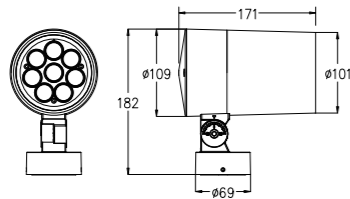

LED Spot Lights T Series

Features

- Private molding landscape & architectural lighting
- Die-cast aluminum housing
- UV Stabilized powder coated finish
- High efficiency, long life LEDs
- Various optics light distribution
- Versatile installation options

Specifications

Voltage: DC24V/AC240V
LED Qty: 1PCS COB/8PCS
LED Brand: Cree, Lumileds, Osram
Wattage: 24W (White), 24W~36W (RGBW)
LED Color: R, G, B, Y, W, RGBW
Optics: 3°/10°/15°/20°/30°/45°/60°
Control: ON/OFF, DMX512
Certificate: CB CE ROHS

T60-T100 Installation