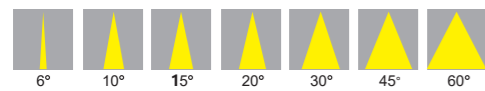

LED Inground Lights Series

RH LED Inground Lights MB Series

Model	Power	Voltage	Optics	LED Color	LED Qty	Control	Dimension & Cut-out
MB-100	3W	DC24V	6°/10°/15°/30°/45°/60°	White	1 PCS	ON/OFF DMX	Dimension: Ø100*H43mm Cut-out: Ø90*H40mm
	3-6W			RGB/RGBW			
MB-125	6W	DC24V	6°/10°/15°/30°/45°/60°	White	2 PCS	ON/OFF DMX	Dimension: Ø125*H43mm Cut-out: Ø104*H40mm
	6-9W			RGB/RGBW			
MB-150	9W	DC24V	6°/10°/15°/30°/45°/60°	White	4 PCS	ON/OFF DMX	Dimension: Ø148*H43mm Cut-out: Ø130*H40mm
	9-12W			RGB/RGBW			
MB-170	12W	DC24V	6°/10°/15°/30°/45°/60°	White	9 PCS	ON/OFF DMX	Dimension: Ø170*H43mm Cut-out: Ø149*H40mm
	12-18W			RGB/RGBW			