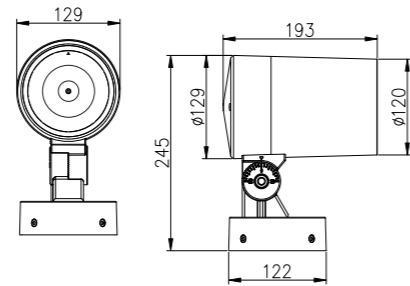

Type-L H Bracket

T120 (SMD)

T120 (COB)

Features

- Private molding landscape & architectural lighting
- Die-cast aluminum housing
- UV Stabilized powder coated finish
- High efficiency, long life LEDs
- Various optics light distribution
- Versatile installation options