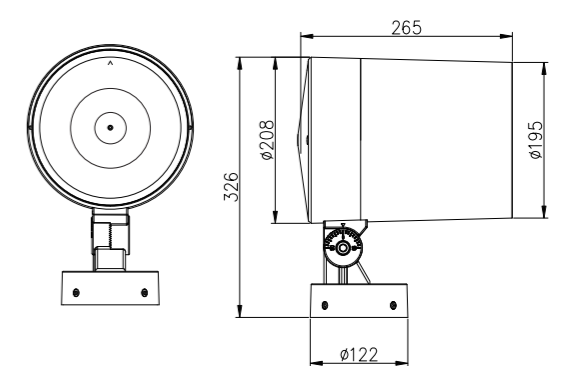

LED Spot Lights T Series

Features

- Private molding landscape & architectural lighting
- Die-cast aluminum housing
- UV Stabilized powder coated finish
- High efficiency, long life LEDs
- Various optics light distribution
- Versatile installation options

Specifications

Voltage: DC24V/AC240V
LED Qty: 1PCS COB/24PCS
LED Brand: Cree, Lumileds, Osram
Wattage: 60W~72W (White), 60W~80W (RGBW)
LED Color: R, G, B, Y, W, RGBW
Optics: 3°/10°/15°/20°/30°/45°/60°
Control: ON/OFF, DMX512
Certificate: CB CE ROHS

LED Spot Lights T Series

Features

- Private molding landscape & architectural lighting
- Die-cast aluminum housing
- UV Stabilized powder coated finish
- High efficiency, long life LEDs
- Various optics light distribution
- Versatile installation options

Specifications

Voltage: DC24V/AC240V
LED Qty: 1PCS COB/36PCS
LED Brand: Cree, Lumileds, Osram
Wattage: 80W~96W (White), 96W~120W (RGBW)
LED Color: R, G, B, Y, W, RGBW
Optics: 3°/10°/15°/20°/30°/45°/60°
Control: ON/OFF, DMX512
Certificate: CB CE ROHS