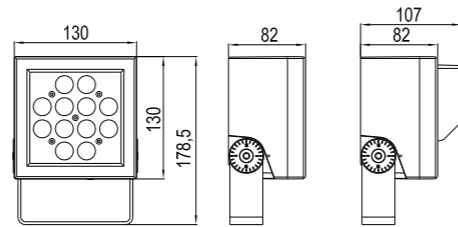

Specifications

Voltage: DC24V/AC240V
LED Qty: 12PCS
LED Brand: Cree, Lumileds, Osram
Wattage: 24W (White), 36W (RGBW)
LED Color: R, G, B, Y, W, RGBW
Optics: 3°/10°/15°/20°/30°/45°/60°
Control: ON/OFF, DMX512
Certificate: CB CE ROHS

W130