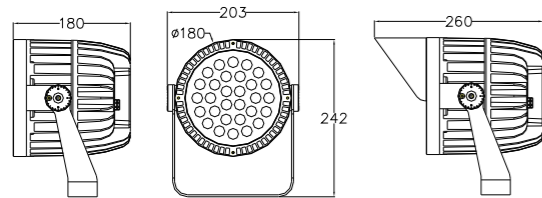

Features

- Private molding landscape & architectural lighting
- Die-cast aluminum housing
- UV Stabilized powder coated finish
- High efficiency, long life LEDs
- Versatile optics light distribution
- Silicon gaskets for IP66 protection

Specifications

Voltage: DC24V/AC240V
LED Qty: 24PCS
LED Brand: Cree, Lumileds, Osram
Wattage: 60W (White), 60W/72W (RGBW)
LED Color: R, G, B, Y, W, RGBW
Optics: 3°/10°/15°/20°/30°/45°/60°
Control: ON/OFF, DMX512
Certificate: CB CE ROHS

Features

- Private molding landscape & architectural lighting
- Die-cast aluminum housing
- UV Stabilized powder coated finish
- High efficiency, long life LEDs
- Versatile optics light distribution
- Silicon gaskets for IP66 protection

Specifications

Voltage: DC24V/AC240V
LED Qty: 36PCS
LED Brand: Cree, Lumileds, Osram
Wattage: 72W (White), 96W (RGBW)
LED Color: R, G, B, Y, W, RGBW
Optics: 3°/10°/15°/20°/30°/45°/60°
Control: ON/OFF, DMX512
Certificate: CB CE ROHS