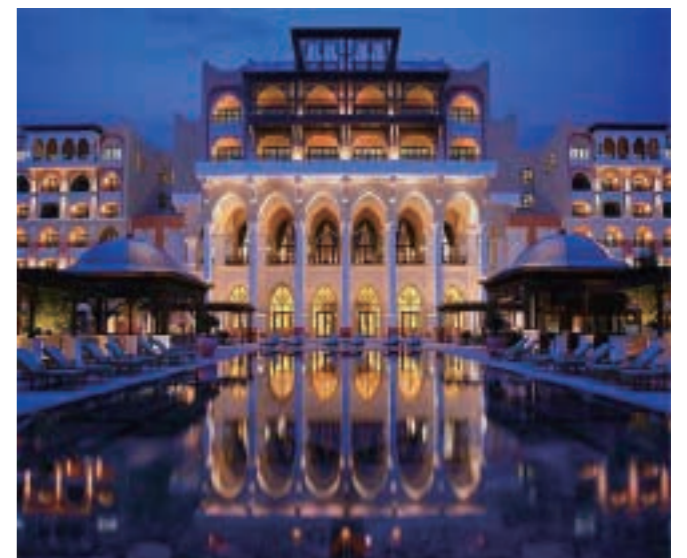

RADIANT HONOR

LED Spot Lights T Series

LED Spot Lights T Series

T65 (SMD)

T65 (COB)

Features

- Private molding landscape & architectural lighting
- Die-cast aluminum housing
- UV Stabilized powder coated finish
- High efficiency, long life LEDs
- Various optics light distribution
- Versatile installation options