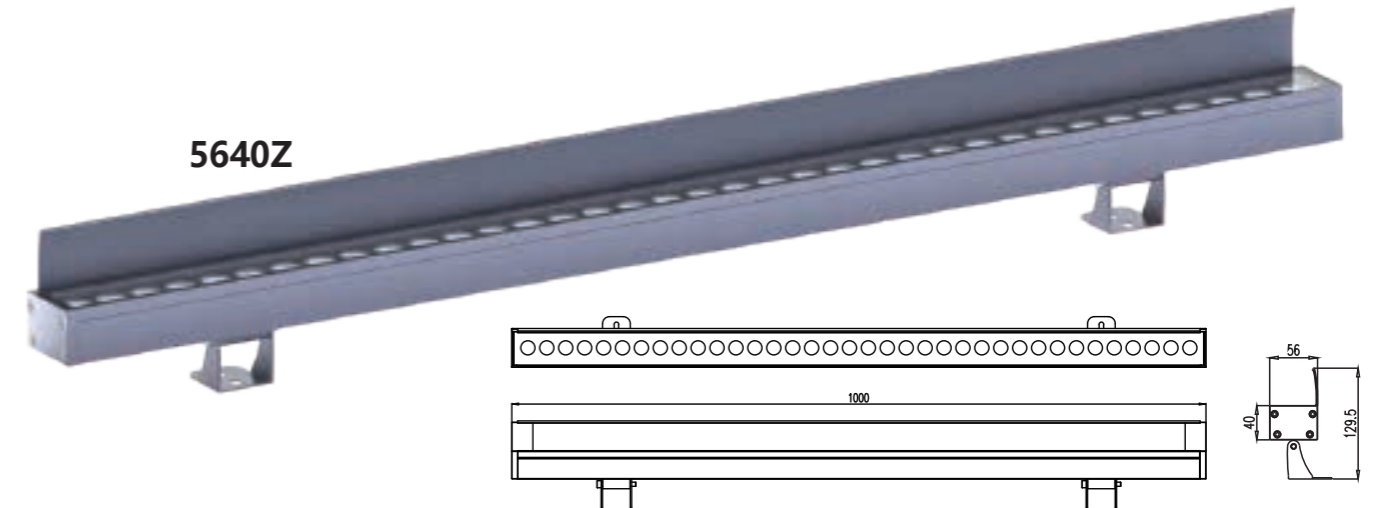

Specifications

Voltage: DC24V
LED Qty: 24PCS
LED Brand: Cree, Lumileds, Osram
Wattage: 48W/60W (White), 60W (RGBW)
LED Color: R, G, B, Y, W, RGBW
Optics: 3°/10°/15°/20°/30°/45°/60°
Control: ON/OFF, DMX512
Certificate: CB CE ROHS