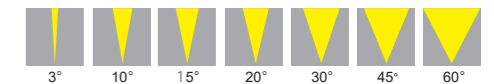

Model	Power	Voltage	Optics	LED Color	LED Qty	Control	Dimension
V420	240W	DC24V AC240V	3°/10°/15°/20° 30°/45°/60°	White	48/80/ 96/112PCS	ON/OFF DMX	Ø420*W170mm
	320W			RGB/RGBW			
V420Z	240W			White			
	320W			RGB/RGBW