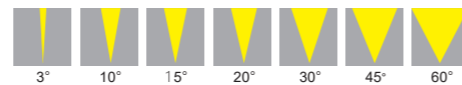

Features

- Private molding landscape & architectural lighting
- Die-cast aluminum housing
- UV Stabilized powder coated finish
- High efficiency, long life LEDs
- Various optics light distribution
- Versatile installation options