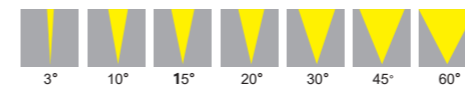

Model	Power	Voltage	Optics	LED Color	LED Qty	Control	Dimension
Q135P	24W	DC24V AC240V	4°/10°/15°/30° /45°/60°	White	8/9PCS	ON/OFF DMX	Ø134*H412mm
	36W			RGB/RGBW			
Q155P	36W	DC24V AC240V	4°/10°/15°/30° /45°/60°	White	8/12PCS	ON/OFF DMX	Ø155*H443mm
	48W			RGB/RGBW			
Q175P	48W	DC24V AC240V	4°/10°/15°/30° /45°/60°	White	10/18PCS	ON/OFF DMX	Ø175*H453mm
	60W			RGB/RGBW			
Q200P	60W	DC24V AC240V	4°/10°/15°/30° /45°/60°	White	10/24PCS	ON/OFF DMX	Ø200*H470mm
	72W			RGB/RGBW			
Q220P	72W	DC24V AC240V	4°/10°/15°/30° /45°/60°	White	16/36PCS	ON/OFF DMX	Ø220*H480mm
	96W			RGB/RGBW			
Q265P	120W	DC24V AC240V	4°/10°/15°/30° /45°/60°	White	48/60PCS	ON/OFF DMX	Ø265*H514mm
	150W			RGB/RGBW			