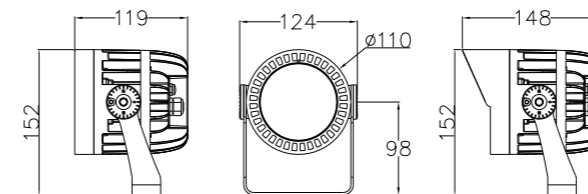

Features

- Private molding landscape & architectural lighting
- Die-cast aluminum housing
- UV Stabilized powder coated finish
- High efficiency, long life LEDs
- Versatile optics light distribution
- Silicon gaskets for IP66 protection

Specifications

Voltage: DC24V/AC240V
LED Qty: 3PCS
LED Brand: Cree, Lumileds, Osram
Wattage: 9W (White), 9W/12W (RGBW)
LED Color: R, G, B, Y, W, RGBW
Optics: 3°/10°/15°/20°/30°/45°/60°
Control: ON/OFF, DMX512
Certificate: CB CE ROHS

Features

- Private molding landscape & architectural lighting
- Die-cast aluminum housing
- UV Stabilized powder coated finish
- High efficiency, long life LEDs
- Versatile optics light distribution
- Silicon gaskets for IP66 protection

Specifications

Voltage: DC24V/AC240V
LED Qty: 6PCS
LED Brand: Cree, Lumileds, Osram
Wattage: 15W (White), 15W/18W (RGBW)
LED Color: R, G, B, Y, W, RGBW
Optics: 3°/10°/15°/20°/30°/45°/60°
Control: ON/OFF, DMX512
Certificate: CB CE ROHS