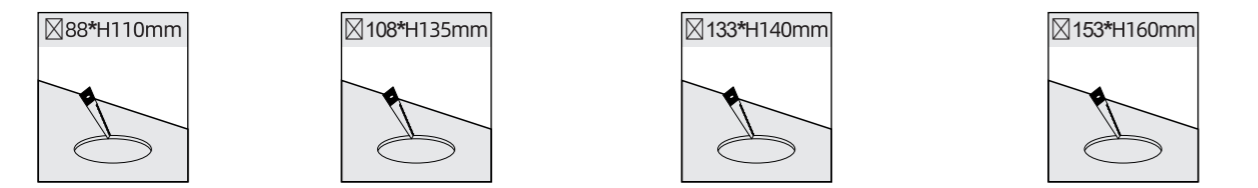

RH LED Inground Lights MC Series

6° 10° 15° 20° 30° 45° 60°

RGBW MONO CHROME DC24V AC240V IES DMX 512 CB CE RoHS IP66 IK08

Model	Power	Voltage	Optics	LED Color	LED Qty	Control	Dimension & Cut-out
MC-100	3W	DC24V AC240V	6°/10°/15°/30° /45°/60°	White	1 PCS	ON/OFF DMX	Dimension: Ø100*H81mm Cut-out: Ø84*H78mm
	3-6W			RGB/RGBW			
MC-125	6-9W	DC24V AC240V	6°/10°/15°/30° /45°/60°	White	2 PCS	ON/OFF DMX	Dimension: Ø125*H109mm Cut-out: Ø104*H106mm
	12W			RGB/RGBW			
MC-150	12-15W	DC24V AC240V	6°/10°/15°/30° /45°/60°	White	4 PCS	ON/OFF DMX	Dimension: Ø148*H112mm Cut-out: Ø129*H109mm
	15-18W			RGB/RGBW			
MC-170	18W	DC24V AC240V	6°/10°/15°/30° /45°/60°	White	9 PCS	ON/OFF DMX	Dimension: Ø170*H133mm Cut-out: Ø149*H130mm
	18-21W			RGB/RGBW