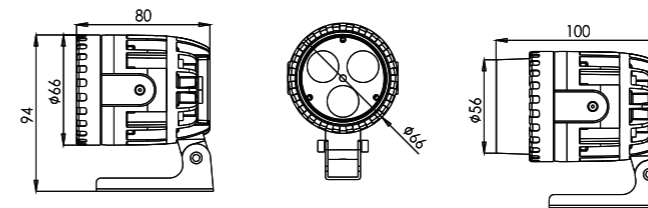

Features

- Private molding landscape & architectural lighting
- Die-cast aluminum housing
- UV Stabilized powder coated finish
- High efficiency, long life LEDs
- Versatile optics light distribution
- Silicon gaskets for IP66 protection

Specifications

Voltage: DC24V/AC240V
LED Qty: 1PC/3PCS
LED Brand: Cree, Lumileds, Osram
Wattage: 6W (White), 9W (RGBW)
LED Color: R, G, B, Y, W, RGBW
Optics: 3°/10°/15°/20°/30°/45°/60°
Control: ON/OFF, DMX512
Certificate: CB CE ROHS