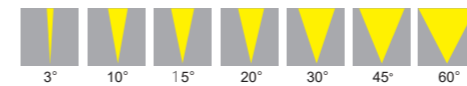

W80

W80Z

W105

W105Z

Features

- Private molding landscape & architectural lighting
- Die-cast aluminum housing
- UV Stabilized powder coated finish
- High efficiency, long life LEDs
- Versatile optics light distribution
- Silicon gaskets for IP66 protection