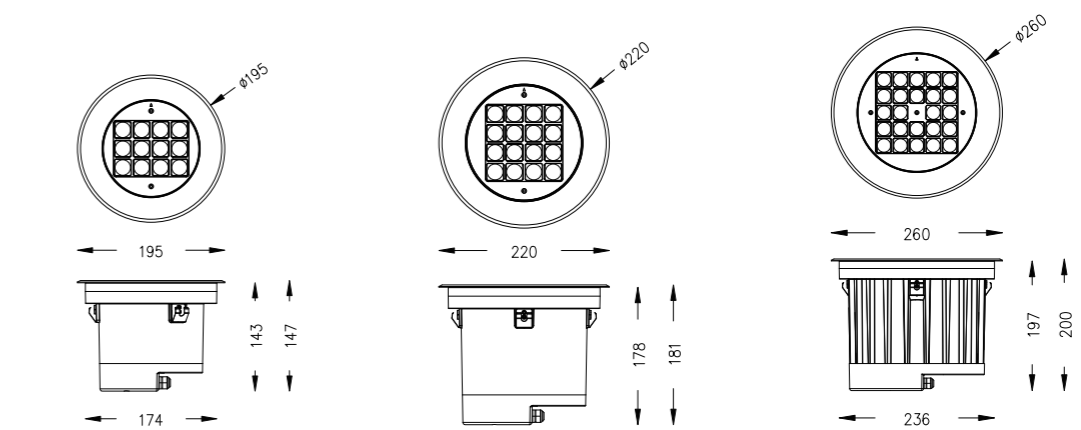

RH LED Inground Lights MC Series

6° 10° 15° 20° 30° 45° 60°

RGBW MONO CHROME DC24V AC240V IES DMX 512 CB CE RoHS IP66 IK08

Model	Power	Voltage	Optics	LED Color	LED Qty	Control	Dimension & Cut-out
MC-195	24W	DC24V AC240V	6°/10°/15°/30° /45°/60°	White	12PCS	ON/OFF DMX	Dimension: Ø195*H147mm Cut-out: Ø174*H143mm
	24-36W			RGB/RGBW			
MC-220	36W	DC24V AC240V	6°/10°/15°/30° /45°/60°	White	16PCS	ON/OFF DMX	Dimension: Ø220*H181mm Cut-out: Ø196*H178mm
	36-48W			RGB/RGBW			
MC-260	48W	DC24V AC240V	6°/10°/15°/30° /45°/60°	White	24PCS	ON/OFF DMX	Dimension: Ø260*H200mm Cut-out: Ø236*H197mm
	48-60W			RGB/RGBW