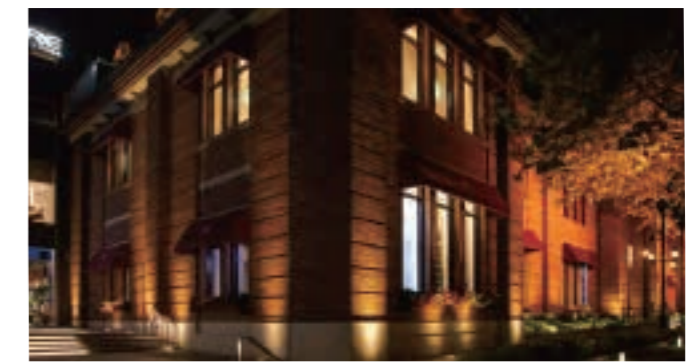

Features

- Private molding landscape & architectural lighting
- Die-cast aluminum housing
- UV Stabilized powder coated finish
- High efficiency, long life LEDs
- Versatile optics light distribution
- Silicon gaskets for IP66 protection

Specifications

Voltage: DC24V/AC240V
LED Qty: 24PCS
LED Brand: Cree, Lumileds, Osram
Wattage: 60W (White), 60W/72W (RGBW)
LED Color: R, G, B, Y, W, RGBW
Optics: 3°/10°/15°/20°/30°/45°/60°
Control: ON/OFF, DMX512
Certificate: CB CE ROHS

Features

- Private molding landscape & architectural lighting
- Die-cast aluminum housing
- UV Stabilized powder coated finish
- High efficiency, long life LEDs
- Versatile optics light distribution
- Silicon gaskets for IP66 protection

Specifications

Voltage: DC24V/AC240V
LED Qty: 36PCS
LED Brand: Cree, Lumileds, Osram
Wattage: 72W (White), 96W (RGBW)
LED Color: R, G, B, Y, W, RGBW
Optics: 3°/10°/15°/20°/30°/45°/60°
Control: ON/OFF, DMX512
Certificate: CB CE ROHS