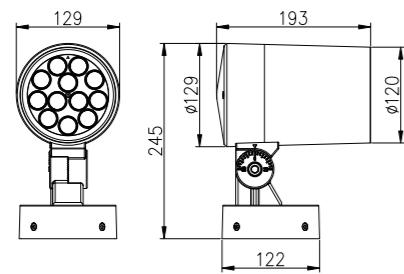

Type-L H Bracket

T120 (SMD)

T120 (COB)

Features

- Private molding landscape & architectural lighting
- Die-cast aluminum housing
- UV Stabilized powder coated finish
- High efficiency, long life LEDs
- Various optics light distribution
- Versatile installation options