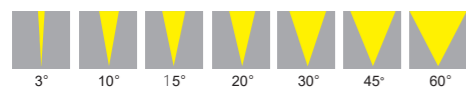

Model	Power	Voltage	Optics	LED Color	LED Qty	Control	Dimension
Q135	24W	DC24V AC240V	4°/10°/15°/30° /45°/60°	White	8/9PCS	ON/OFF DMX	Ø133*H235mm
	36W			RGB/RGBW			
Q155	36W	DC24V AC240V	4°/10°/15°/30° /45°/60°	White	8/12PCS	ON/OFF DMX	Ø155*H267mm
	48W			RGB/RGBW			
Q175	48W	DC24V AC240V	4°/10°/15°/30° /45°/60°	White	10/18PCS	ON/OFF DMX	Ø175*H277mm
	60W			RGB/RGBW			
Q200	60W	DC24V AC240V	4°/10°/15°/30° /45°/60°	White	10/24PCS	ON/OFF DMX	Ø200*H294mm
	72W			RGB/RGBW			
Q220	72W	DC24V AC240V	4°/10°/15°/30° /45°/60°	White	16/36PCS	ON/OFF DMX	Ø220*H304mm
	96W			RGB/RGBW			
Q265	120W	DC24V AC240V	4°/10°/15°/30° /45°/60°	White	48/60PCS	ON/OFF DMX	Ø265*H338mm
	150W			RGB/RGBW