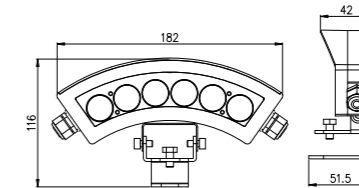

RADIANT HONOR

LED Roof Module-M5

Features

- Private molding landscape & architectural lighting
- Die-cast aluminum housing
- UV Stabilized powder coated finish
- High efficiency, long life LEDs
- Versatile optics light distribution
- Silicon gaskets for IP66 protection

Specifications

Voltage: DC24V/AC240V
LED Qty: 6PCS
LED Brand: Cree, Lumileds, Osram
Wattage: 6W/9W/12W (White), 9W/12W (RGBW)
LED Color: R, G, B, Y, W, RGBW
Optics: 3°/10°/15°/20°/30°/45°/60°
Control: ON/OFF, DMX512
Certificate: CB CE ROHS