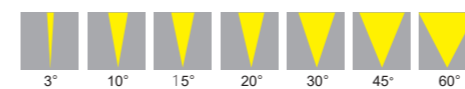

Model	Power	Voltage	Optics	LED Color	LED Qty	Control	Dimension
Q135S	24W	DC24V AC240V	4°/10°/15°/30° /45°/60°	White	8/9PCS	ON/OFF DMX	Ø134*H541mm
	36W			RGB/RGBW			
Q155S	36W	DC24V AC240V	4°/10°/15°/30° /45°/60°	White	8/12PCS	ON/OFF DMX	Ø155*H589mm
	48W			RGB/RGBW			
Q175S	48W	DC24V AC240V	4°/10°/15°/30° /45°/60°	White	10/18PCS	ON/OFF DMX	Ø175*H610mm
	60W			RGB/RGBW			
Q200S	60W	DC24V AC240V	4°/10°/15°/30° /45°/60°	White	10/24PCS	ON/OFF DMX	Ø200*H636mm
	72W			RGB/RGBW			
Q220S	72W	DC24V AC240V	4°/10°/15°/30° /45°/60°	White	16/36PCS	ON/OFF DMX	Ø220*H709mm
	96W			RGB/RGBW			
Q265S	120W	DC24V AC240V	4°/10°/15°/30° /45°/60°	White	48/60PCS	ON/OFF DMX	Ø265*H747mm
	150W			RGB/RGBW			