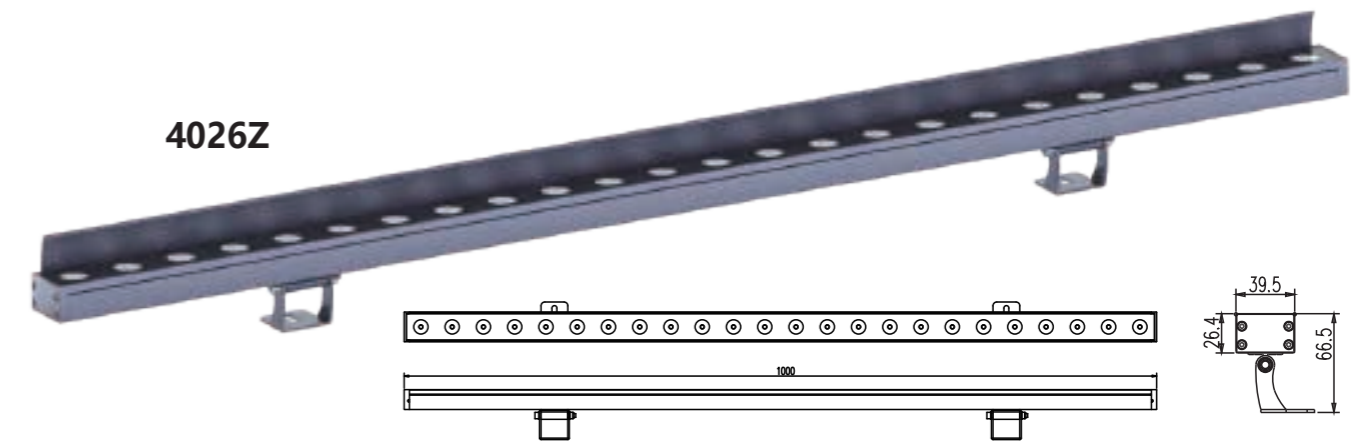

RH LED Wall Washer