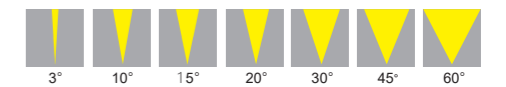

Features

- Private molding landscape & architectural lighting
- Die-cast aluminum housing
- UV Stabilized powder coated finish
- High efficiency, long life LEDs
- Versatile optics light distribution
- Silicon gaskets for IP66 protection

Specifications

Voltage: DC24V/AC240V
LED Qty: 1PC/3PCS
LED Brand: Cree, Lumileds, Osram
Wattage: 6W (White), 9W (RGBW)
LED Color: R, G, B, Y, W, RGBW
Optics: 3°/10°/15°/20°/30°/45°/60°
Control: ON/OFF, DMX512
Certificate: CB CE ROHS

Features

- Private molding landscape & architectural lighting
- Die-cast aluminum housing
- UV Stabilized powder coated finish
- High efficiency, long life LEDs
- Versatile optics light distribution
- Silicon gaskets for IP66 protection

Specifications

Voltage: DC24V/AC240V
LED Qty: 1PC/3PCS
LED Brand: Cree, Lumileds, Osram
Wattage: 6W (White), 9W (RGBW)
LED Color: R, G, B, Y, W, RGBW
Optics: 3°/10°/15°/20°/30°/45°/60°
Control: ON/OFF, DMX512
Certificate: CB CE ROHS