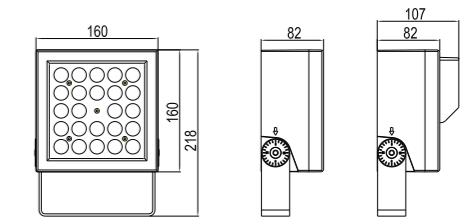

W130

W130Z

W160

W160Z

Features

- Private molding landscape & architectural lighting
- Die-cast aluminum housing
- UV Stabilized powder coated finish
- High efficiency, long life LEDs
- Versatile optics light distribution
- Silicon gaskets for IP66 protection