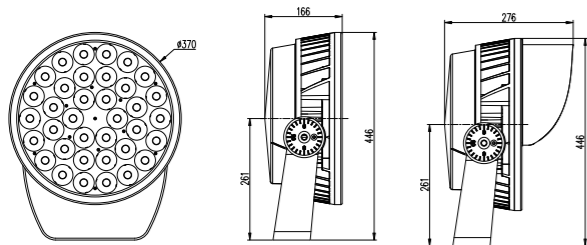

Features

- Private molding landscape & architectural lighting
- Die-cast aluminum housing
- UV Stabilized powder coated finish
- High efficiency, long life LEDs
- Versatile optics light distribution
- Silicon gaskets for IP66 protection

Model	Power	Voltage	Optics	LED Color	LED Qty	Control	Dimension
V370	200W	DC24V AC240V	3°/10°/15°/20° 30°/45°/60°	White	36/56/ 72/96PCS	ON/OFF DMX	Ø370*W166mm
	240W			RGB/RGBW			
V370Z	200W			White			
	240W			RGB/RGBW