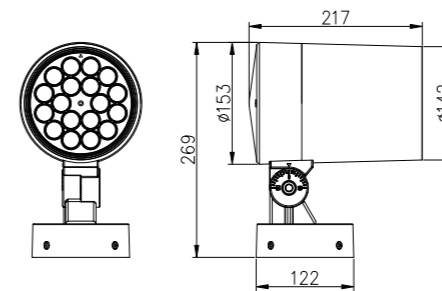

Features

- Private molding landscape & architectural lighting
- Die-cast aluminum housing
- UV Stabilized powder coated finish
- High efficiency, long life LEDs
- Various optics light distribution
- Versatile installation options

Specifications

Voltage: DC24V/AC240V
LED Qty: 1PCS COB/12PCS
LED Brand: Cree, Lumileds, Osram
Wattage: 36W (White), 36W~48W (RGBW)
LED Color: R, G, B, Y, W, RGBW
Optics: 3°/10°/15°/20°/30°/45°/60°
Control: ON/OFF, DMX512
Certificate: CB CE ROHS

Features

- Private molding landscape & architectural lighting
- Die-cast aluminum housing
- UV Stabilized powder coated finish
- High efficiency, long life LEDs
- Various optics light distribution
- Versatile installation options

Specifications

Voltage: DC24V/AC240V
LED Qty: 1PCS COB/18PCS
LED Brand: Cree, Lumileds, Osram
Wattage: 48W (White), 48W~60W (RGBW)
LED Color: R, G, B, Y, W, RGBW
Optics: 3°/10°/15°/20°/30°/45°/60°
Control: ON/OFF, DMX512
Certificate: CB CE ROHS