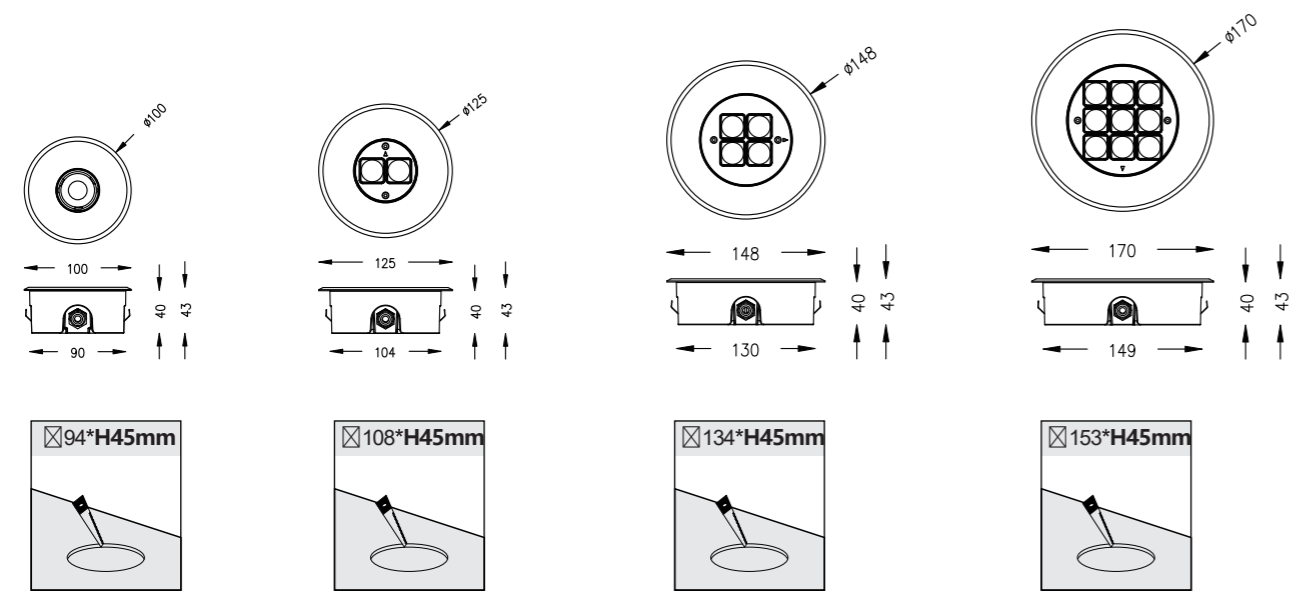

LED Inground Lights Series

RH LED Inground Lights MB Series

Model	Power	Voltage	Optics	LED Color	LED Qty	Control	Dimension & Cut-out
MB-100	3W	DC24V	6°/10°/15°/30°/45°/60°	White	1 PCS	ON/OFF DMX	Dimension: Ø100*H43mm Cut-out: Ø90*H40mm
	3-6W			RGB/RGBW			
MB-125	6W	DC24V	6°/10°/15°/30°/45°/60°	White	2 PCS	ON/OFF DMX	Dimension: Ø125*H43mm Cut-out: Ø104*H40mm
	6-9W			RGB/RGBW			
MB-150	9W	DC24V	6°/10°/15°/30°/45°/60°	White	4 PCS	ON/OFF DMX	Dimension: Ø148*H43mm Cut-out: Ø130*H40mm
	9-12W			RGB/RGBW			
MB-170	12W	DC24V	6°/10°/15°/30°/45°/60°	White	9 PCS	ON/OFF DMX	Dimension: Ø170*H43mm Cut-out: Ø149*H40mm
	12-18W			RGB/RGBW			