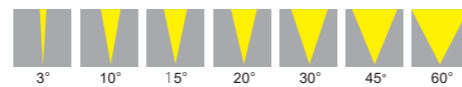

Features

- Private molding landscape & architectural lighting
- Die-cast aluminum housing
- UV Stabilized powder coated finish
- High efficiency, long life LEDs
- Versatile optics light distribution
- Silicon gaskets for IP66 protection

Specifications

Voltage: DC24V/AC240V
LED Qty: 1PC/3PCS
LED Brand: Cree, Lumileds, Osram
Wattage: 6W (White), 9W (RGBW)
LED Color: R, G, B, Y, W, RGBW
Optics: 3°/10°/15°/20°/30°/45°/60°
Control: ON/OFF, DMX512
Certificate: CB CE ROHS

Features

- Private molding landscape & architectural lighting
- Die-cast aluminum housing
- UV Stabilized powder coated finish
- High efficiency, long life LEDs
- Versatile optics light distribution
- Silicon gaskets for IP66 protection

Specifications

Voltage: DC24V/AC240V
LED Qty: 1PC/3PCS
LED Brand: Cree, Lumileds, Osram
Wattage: 6W (White), 9W (RGBW)
LED Color: R, G, B, Y, W, RGBW
Optics: 3°/10°/15°/20°/30°/45°/60°
Control: ON/OFF, DMX512
Certificate: CB CE ROHS