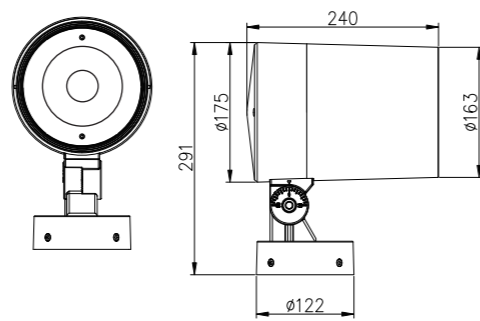

LED Spot Lights T Series

Features

- Private molding landscape & architectural lighting
- Die-cast aluminum housing
- UV Stabilized powder coated finish
- High efficiency, long life LEDs
- Various optics light distribution
- Versatile installation options

Specifications

Voltage: DC24V/AC240V
LED Qty: 1PCS COB/24PCS
LED Brand: Cree, Lumileds, Osram
Wattage: 60W~72W (White), 60W~80W (RGBW)
LED Color: R, G, B, Y, W, RGBW
Optics: 3°/10°/15°/20°/30°/45°/60°
Control: ON/OFF, DMX512
Certificate: CB CE ROHS

LED Spot Lights T Series

Features

- Private molding landscape & architectural lighting
- Die-cast aluminum housing
- UV Stabilized powder coated finish
- High efficiency, long life LEDs
- Various optics light distribution
- Versatile installation options

Specifications

Voltage: DC24V/AC240V
LED Qty: 1PCS COB/36PCS
LED Brand: Cree, Lumileds, Osram
Wattage: 80W~96W (White), 96W~120W (RGBW)
LED Color: R, G, B, Y, W, RGBW
Optics: 3°/10°/15°/20°/30°/45°/60°
Control: ON/OFF, DMX512
Certificate: CB CE ROHS