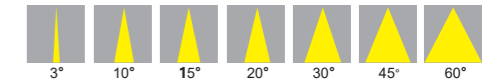

Features

- Private molding landscape & architectural lighting
- Die-cast aluminum housing
- UV Stabilized powder coated finish
- High efficiency, long life LEDs
- Versatile optics light distribution
- Silicon gaskets for IP66 protection