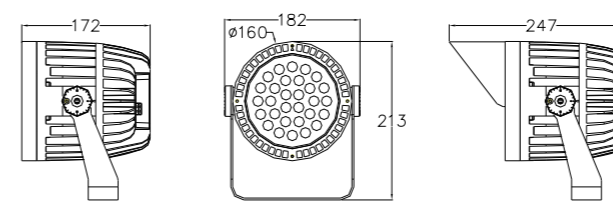

Features

- Private molding landscape & architectural lighting
- Die-cast aluminum housing
- UV Stabilized powder coated finish
- High efficiency, long life LEDs
- Versatile optics light distribution
- Silicon gaskets for IP66 protection

Specifications

Voltage: DC24V/AC240V
LED Qty: 9PCS/12PCS
LED Brand: Cree, Lumileds, Osram
Wattage: 18W/24W(White), 24W/36W (RGBW)
LED Color: R, G, B, Y, W, RGBW
Optics: 3°/10°/15°/20°/30°/45°/60°
Control: ON/OFF, DMX512
Certificate: CB CE ROHS

Features

- Private molding landscape & architectural lighting
- Die-cast aluminum housing
- UV Stabilized powder coated finish
- High efficiency, long life LEDs
- Versatile optics light distribution
- Silicon gaskets for IP66 protection

Specifications

Voltage: DC24V/AC240V
LED Qty: 18PCS
LED Brand: Cree, Lumileds, Osram
Wattage: 36W/48W(White), 48W (RGBW)
LED Color: R, G, B, Y, W, RGBW
Optics: 3°/10°/15°/20°/30°/45°/60°
Control: ON/OFF, DMX512
Certificate: CB CE ROHS