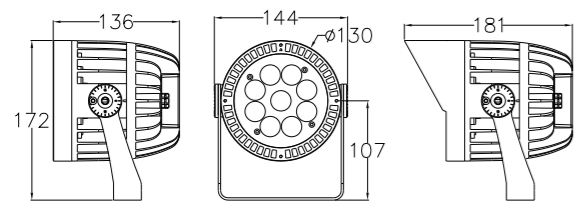

Features

- Private molding landscape & architectural lighting
- Die-cast aluminum housing
- UV Stabilized powder coated finish
- High efficiency, long life LEDs
- Versatile optics light distribution
- Silicon gaskets for IP66 protection

Specifications

Voltage: DC24V/AC240V
LED Qty: 9PCS/12PCS
LED Brand: Cree, Lumileds, Osram
Wattage: 18W/24W(White), 24W/36W (RGBW)
LED Color: R, G, B, Y, W, RGBW
Optics: 3°/10°/15°/20°/30°/45°/60°
Control: ON/OFF, DMX512
Certificate: CB CE ROHS

Features

- Private molding landscape & architectural lighting
- Die-cast aluminum housing
- UV Stabilized powder coated finish
- High efficiency, long life LEDs
- Versatile optics light distribution
- Silicon gaskets for IP66 protection

Specifications

Voltage: DC24V/AC240V
LED Qty: 18PCS
LED Brand: Cree, Lumileds, Osram
Wattage: 36W/48W(White), 48W (RGBW)
LED Color: R, G, B, Y, W, RGBW
Optics: 3°/10°/15°/20°/30°/45°/60°
Control: ON/OFF, DMX512
Certificate: CB CE ROHS