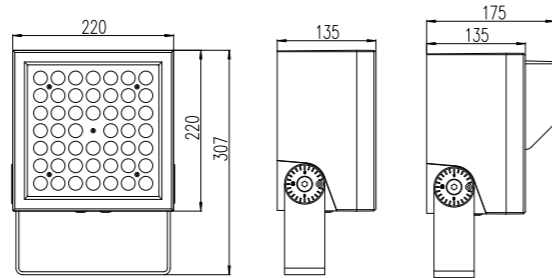

Specifications

Voltage: DC24V/AC240V
LED Qty: 48PCS
LED Brand: Cree, Lumileds, Osram
Wattage: 96W (White), 120W (RGBW)
LED Color: R, G, B, Y, W, RGBW
Optics: 3°/10°/15°/20°/30°/45°/60°
Control: ON/OFF, DMX512
Certificate: CB CE ROHS

W220L