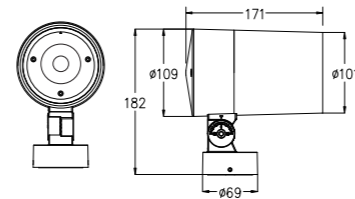

LED Spot Lights T Series

Features

- Private molding landscape & architectural lighting
- Die-cast aluminum housing
- UV Stabilized powder coated finish
- High efficiency, long life LEDs
- Various optics light distribution
- Versatile installation options

Specifications

Voltage: DC24V/AC240V
LED Qty: 1PCS COB/8PCS
LED Brand: Cree, Lumileds, Osram
Wattage: 24W (White), 24W~36W (RGBW)
LED Color: R, G, B, Y, W, RGBW
Optics: 3°/10°/15°/20°/30°/45°/60°
Control: ON/OFF, DMX512
Certificate: CB CE ROHS

T60-T100 Installation