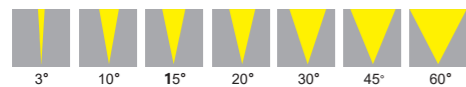

LED Spot LightsQ SeriesInground Model

Q200U

Q200UZ

Q155U

Q175U

Q220U

Q265U

Model	Power	Voltage	Optics	LED Color	LED Qty	Control	Dimension
Q135U	24W	DC24V AC240V	4°/10°/15°/30° /45°/60°	White	8/9PCS	ON/OFF DMX	Ø134*H150mm
	36W			RGB/RGBW			
Q155U	36W	DC24V AC240V	4°/10°/15°/30° /45°/60°	White	8/12PCS	ON/OFF DMX	Ø155*H172mm
	48W			RGB/RGBW			
Q175U	48W	DC24V AC240V	4°/10°/15°/30° /45°/60°	White	10/18PCS	ON/OFF DMX	Ø175*H184mm
	60W			RGB/RGBW			
Q200U	60W	DC24V AC240V	4°/10°/15°/30° /45°/60°	White	10/24PCS	ON/OFF DMX	Ø200*H208mm
	72W			RGB/RGBW			
Q220U	72W	DC24V AC240V	4°/10°/15°/30° /45°/60°	White	16/36PCS	ON/OFF DMX	Ø220*H224mm
	96W			RGB/RGBW			
Q265U	120W	DC24V AC240V	4°/10°/15°/30° /45°/60°	White	48/60PCS	ON/OFF DMX	Ø265*H268mm
	150W			RGB/RGBW			