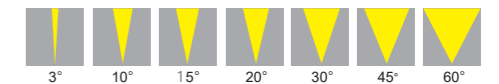

Features

- Private molding landscape & architectural lighting
- Die-cast aluminum housing
- UV Stabilized powder coated finish
- High efficiency, long life LEDs
- Versatile optics light distribution
- Silicon gaskets for IP66 protection

Specifications

Voltage: DC24V/AC240V
LED Qty: 9PCS/12PCS
LED Brand: Cree, Lumileds, Osram
Wattage: 18W/24W(White), 24W/36W (RGBW)
LED Color: R, G, B, Y, W, RGBW
Optics: 3°/10°/15°/20°/30°/45°/60°
Control: ON/OFF, DMX512
Certificate: CB CE ROHS

Features

- Private molding landscape & architectural lighting
- Die-cast aluminum housing
- UV Stabilized powder coated finish
- High efficiency, long life LEDs
- Versatile optics light distribution
- Silicon gaskets for IP66 protection

Specifications

Voltage: DC24V/AC240V
LED Qty: 18PCS
LED Brand: Cree, Lumileds, Osram
Wattage: 36W/48W(White), 48W (RGBW)
LED Color: R, G, B, Y, W, RGBW
Optics: 3°/10°/15°/20°/30°/45°/60°
Control: ON/OFF, DMX512
Certificate: CB CE ROHS