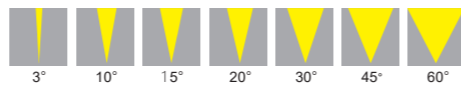

Features

- Private molding landscape & architectural lighting
- Die-cast aluminum housing
- UV Stabilized powder coated finish
- High efficiency, long life LEDs
- Versatile optics light distribution
- Silicon gaskets for IP66 protection

Specifications

Voltage: DC24V/AC240V
LED Qty: 3PCS
LED Brand: Cree, Lumileds, Osram
Wattage: 9W (White), 9W/12W (RGBW)
LED Color: R, G, B, Y, W, RGBW
Optics: 3°/10°/15°/20°/30°/45°/60°
Control: ON/OFF, DMX512
Certificate: CB CE ROHS

Features

- Private molding landscape & architectural lighting
- Die-cast aluminum housing
- UV Stabilized powder coated finish
- High efficiency, long life LEDs
- Versatile optics light distribution
- Silicon gaskets for IP66 protection

Specifications

Voltage: DC24V/AC240V
LED Qty: 6PCS
LED Brand: Cree, Lumileds, Osram
Wattage: 15W (White), 15W/18W (RGBW)
LED Color: R, G, B, Y, W, RGBW
Optics: 3°/10°/15°/20°/30°/45°/60°
Control: ON/OFF, DMX512
Certificate: CB CE ROHS