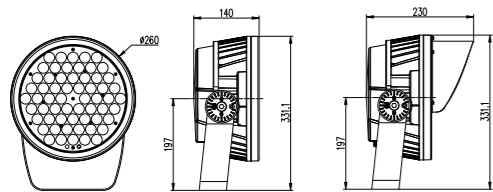

Features

- Private molding landscape & architectural lighting
- Die-cast aluminum housing
- UV Stabilized powder coated finish
- High efficiency, long life LEDs
- Versatile optics light distribution
- Silicon gaskets for IP66 protection