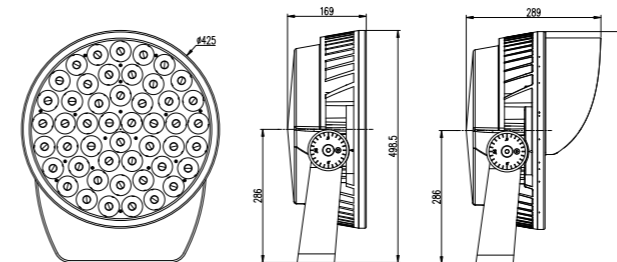

Features

- Private molding landscape & architectural lighting
- Die-cast aluminum housing
- UV Stabilized powder coated finish
- High efficiency, long life LEDs
- Versatile optics light distribution
- Silicon gaskets for IP66 protection

Model	Power	Voltage	Optics	LED Color	LED Qty	Control	Dimension
V420	240W	DC24V AC240V	3°/10°/15°/20° 30°/45°/60°	White	48/80/ 96/112PCS	ON/OFF DMX	Ø420*W170mm
	320W			RGB/RGBW			
V420Z	240W			White			
	320W			RGB/RGBW