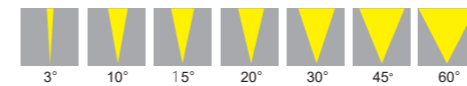

W130

W130Z

W160

W160Z

Features

- Private molding landscape & architectural lighting
- Die-cast aluminum housing
- UV Stabilized powder coated finish
- High efficiency, long life LEDs
- Versatile optics light distribution
- Silicon gaskets for IP66 protection