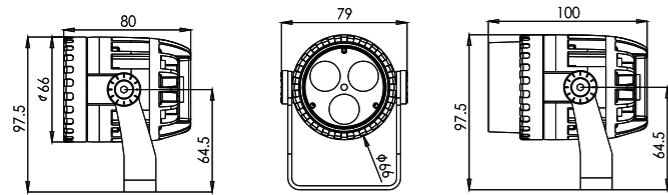

Features

- Private molding landscape & architectural lighting
- Die-cast aluminum housing
- UV Stabilized powder coated finish
- High efficiency, long life LEDs
- Versatile optics light distribution
- Silicon gaskets for IP66 protection

Specifications

Voltage: DC24V/AC240V
LED Qty: 1PC/3PCS
LED Brand: Cree, Lumileds, Osram
Wattage: 6W (White), 9W (RGBW)
LED Color: R, G, B, Y, W, RGBW
Optics: 3°/10°/15°/20°/30°/45°/60°
Control: ON/OFF, DMX512
Certificate: CB CE ROHS