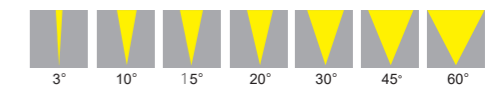

Specifications

Voltage: DC24V/AC240V
 LED Qty: 1PCS COB/18PCS
 LED Brand: Cree, Lumileds, Osram
 Wattage: 48W (White), 48W~60W (RGBW)
 LED Color: R, G, B, Y, W, RGBW
 Optics: 3°/10°/15°/20°/30°/45°/60°
 Control: ON/OFF, DMX512
 Certificate: CB CE ROHS