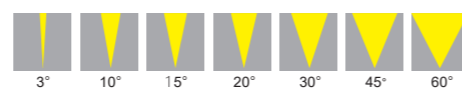

Features

- Private molding landscape & architectural lighting
- Die-cast aluminum housing
- UV Stabilized powder coated finish
- High efficiency, long life LEDs
- Versatile optics light distribution
- Silicon gaskets for IP66 protection

Specifications

Voltage: DC24V/AC240V
LED Qty: 9PCS/12PCS
LED Brand: Cree, Lumileds, Osram
Wattage: 18W/24W(White), 24W/36W (RGBW)
LED Color: R, G, B, Y, W, RGBW
Optics: 3°/10°/15°/20°/30°/45°/60°
Control: ON/OFF, DMX512
Certificate: CB CE ROHS

Features

- Private molding landscape & architectural lighting
- Die-cast aluminum housing
- UV Stabilized powder coated finish
- High efficiency, long life LEDs
- Versatile optics light distribution
- Silicon gaskets for IP66 protection

Specifications

Voltage: DC24V/AC240V
LED Qty: 18PCS
LED Brand: Cree, Lumileds, Osram
Wattage: 36W/48W(White), 48W (RGBW)
LED Color: R, G, B, Y, W, RGBW
Optics: 3°/10°/15°/20°/30°/45°/60°
Control: ON/OFF, DMX512
Certificate: CB CE ROHS