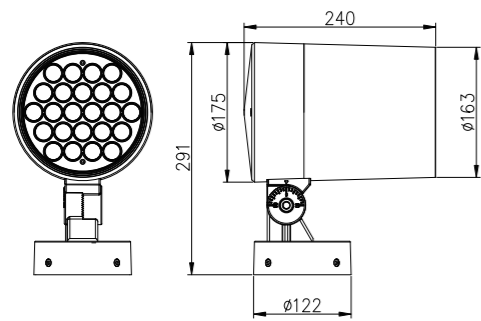

LED Spot Lights T Series

Features

- Private molding landscape & architectural lighting
- Die-cast aluminum housing
- UV Stabilized powder coated finish
- High efficiency, long life LEDs
- Various optics light distribution
- Versatile installation options

Specifications

Voltage: DC24V/AC240V
LED Qty: 1PCS COB/24PCS
LED Brand: Cree, Lumileds, Osram
Wattage: 60W~72W (White), 60W~80W (RGBW)
LED Color: R, G, B, Y, W, RGBW
Optics: 3°/10°/15°/20°/30°/45°/60°
Control: ON/OFF, DMX512
Certificate: CB CE ROHS

LED Spot Lights T Series

Features

- Private molding landscape & architectural lighting
- Die-cast aluminum housing
- UV Stabilized powder coated finish
- High efficiency, long life LEDs
- Various optics light distribution
- Versatile installation options

Specifications

Voltage: DC24V/AC240V
LED Qty: 1PCS COB/36PCS
LED Brand: Cree, Lumileds, Osram
Wattage: 80W~96W (White), 96W~120W (RGBW)
LED Color: R, G, B, Y, W, RGBW
Optics: 3°/10°/15°/20°/30°/45°/60°
Control: ON/OFF, DMX512
Certificate: CB CE ROHS