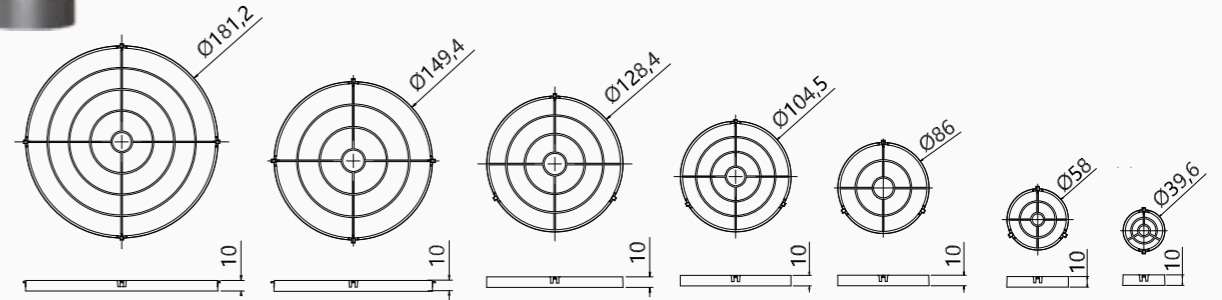

T120-T200 Installation

Anti-glare Louvers

RADIANT HONOR

LED Spot Lights Q Series Base Model

Q200

Q200Z

Q135

Q155