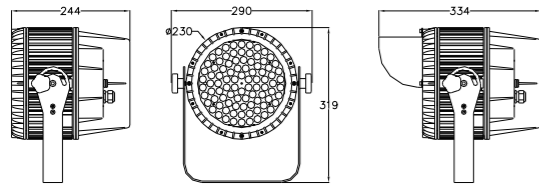

Features

- Private molding landscape & architectural lighting
- Die-cast aluminum housing
- UV Stabilized powder coated finish
- High efficiency, long life LEDs
- Versatile optics light distribution
- Silicon gaskets for IP66 protection

Specifications

Voltage: DC24V/AC240V
LED Qty: 48PCS
LED Brand: Cree, Lumileds, Osram
Wattage: 120W (White), 120W/150W (RGBW)
LED Color: R, G, B, Y, W, RGBW
Optics: 3°/10°/15°/20°/30°/45°/60°
Control: ON/OFF, DMX512
Certificate: CB CE ROHS

DMX Wiring A

DMX Wiring B

Single Color Wiring