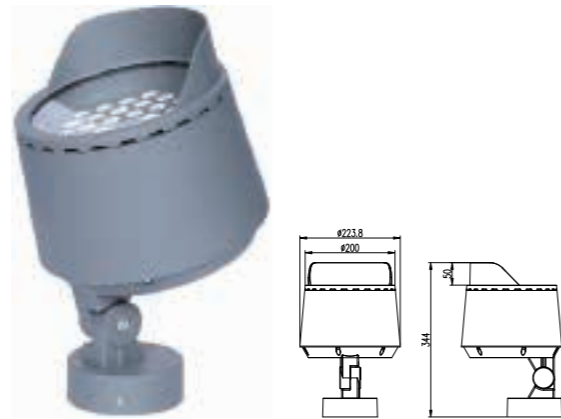

T120-T200 Installation

Anti-glare Louvers

RADIANT HONOR

LED Spot Lights Q Series Base Model

Q200

Q200Z

Q135

Q155