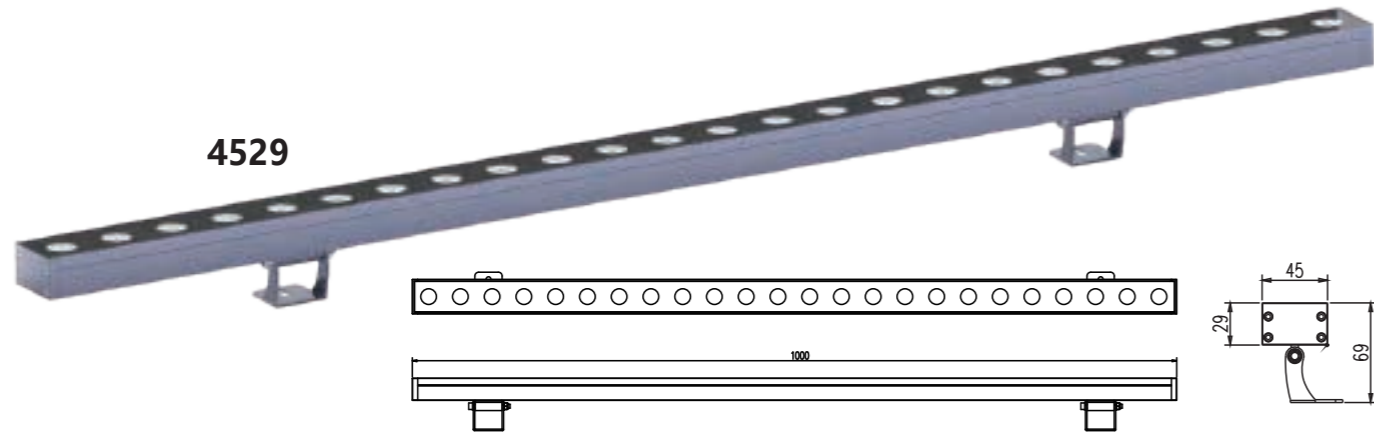

Features

- Private molding landscape & architectural lighting
- Die-cast aluminum housing
- UV Stabilized powder coated finish
- High efficiency, long life LEDs
- Versatile optics light distribution
- Silicon gaskets for IP66 protection

Specifications

Voltage: DC24V
LED Qty: 24PCS
LED Brand: Cree, Lumileds, Osram
Wattage: 48W/60W (White), 60W (RGBW)
LED Color: R, G, B, Y, W, RGBW
Optics: 3°/10°/15°/20°/30°/45°/60°
Control: ON/OFF, DMX512
Certificate: CB CE ROHS

Features

- Private molding landscape & architectural lighting
- Die-cast aluminum housing
- UV Stabilized powder coated finish
- High efficiency, long life LEDs
- Versatile optics light distribution
- Silicon gaskets for IP66 protection

Specifications

Voltage: DC24V/AC240V
LED Qty: 24PCS/36PCS
LED Brand: Cree, Lumileds, Osram
Wattage: 60W/72W (White), 72W/96W (RGBW)
LED Color: R, G, B, Y, W, RGBW
Optics: 3°/10°/15°/20°/30°/45°/60°
Control: ON/OFF, DMX512
Certificate: CB CE ROHS