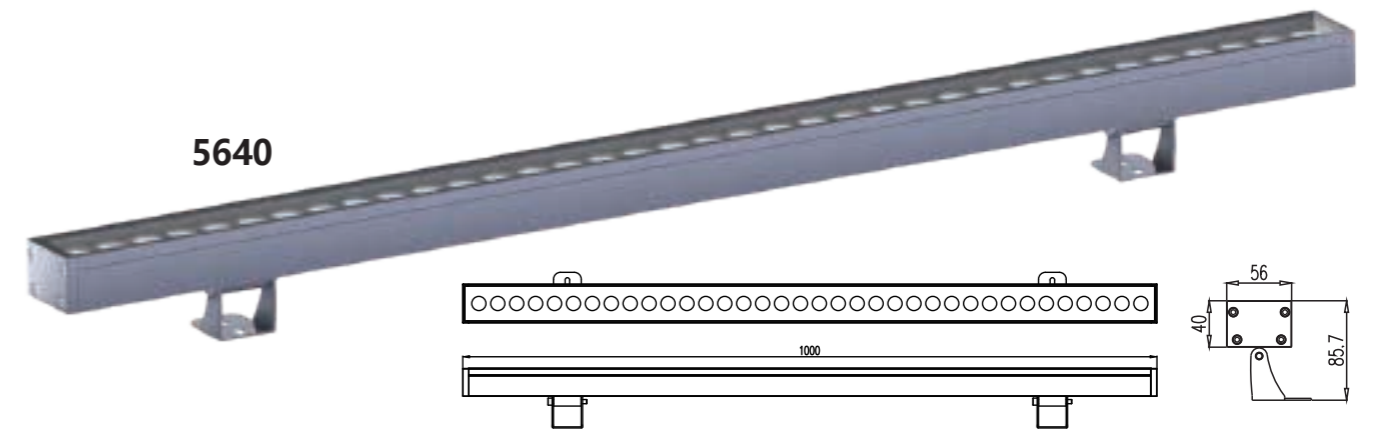

Specifications

Voltage: DC24V
LED Qty: 24PCS
LED Brand: Cree, Lumileds, Osram
Wattage: 48W/60W (White), 60W (RGBW)
LED Color: R, G, B, Y, W, RGBW
Optics: 3°/10°/15°/20°/30°/45°/60°
Control: ON/OFF, DMX512
Certificate: CB CE ROHS