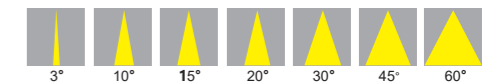

Certificate: CB CE ROHS

RADIANT HONOR

RH LED Wall Washer

Features

- Private molding landscape & architectural lighting
- Die-cast aluminum housing
- UV Stabilized powder coated finish
- High efficiency, long life LEDs
- Versatile optics light distribution
- Silicon gaskets for IP66 protection