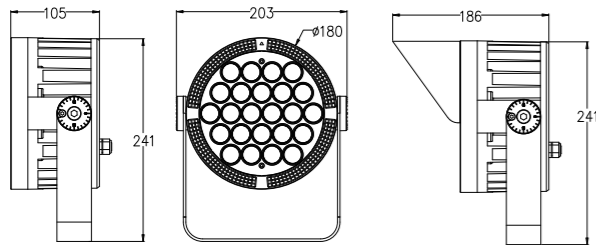

Features

- Private molding landscape & architectural lighting
- Die-cast aluminum housing
- UV Stabilized powder coated finish
- High efficiency, long life LEDs
- Versatile optics light distribution
- Silicon gaskets for IP66 protection

Specifications

Voltage: DC24V/AC240V
LED Qty: 24PCS
LED Brand: Cree, Lumileds, Osram
Wattage: 60W (White), 60W/72W (RGBW)
LED Color: R, G, B, Y, W, RGBW
Optics: 3°/10°/15°/20°/30°/45°/60°
Control: ON/OFF, DMX512
Certificate: CB CE ROHS

Features

- Private molding landscape & architectural lighting
- Die-cast aluminum housing
- UV Stabilized powder coated finish
- High efficiency, long life LEDs
- Versatile optics light distribution
- Silicon gaskets for IP66 protection

Specifications

Voltage: DC24V/AC240V
LED Qty: 36PCS
LED Brand: Cree, Lumileds, Osram
Wattage: 72W (White), 96W (RGBW)
LED Color: R, G, B, Y, W, RGBW
Optics: 3°/10°/15°/20°/30°/45°/60°
Control: ON/OFF, DMX512
Certificate: CB CE ROHS