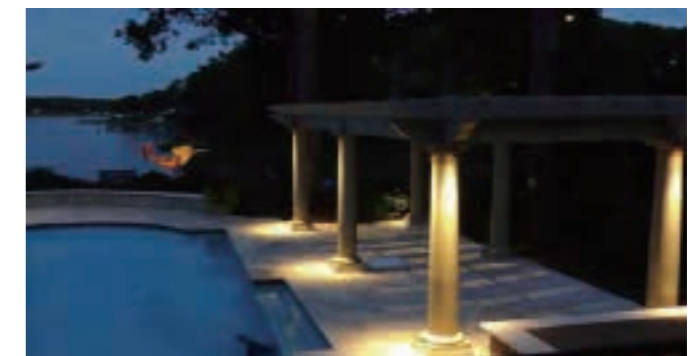

Specifications

Voltage: DC24V
LED Qty: 3PC
LED Brand: Cree, Lumileds, Osram
Wattage: 6W (White), 9W (RGBW)
LED Color: R, G, B, Y, W, RGBW
Optics: 3°/10°/15°/20°/30°/45°/60°
Control: ON/OFF, DMX512
Certificate: CB CE ROHS